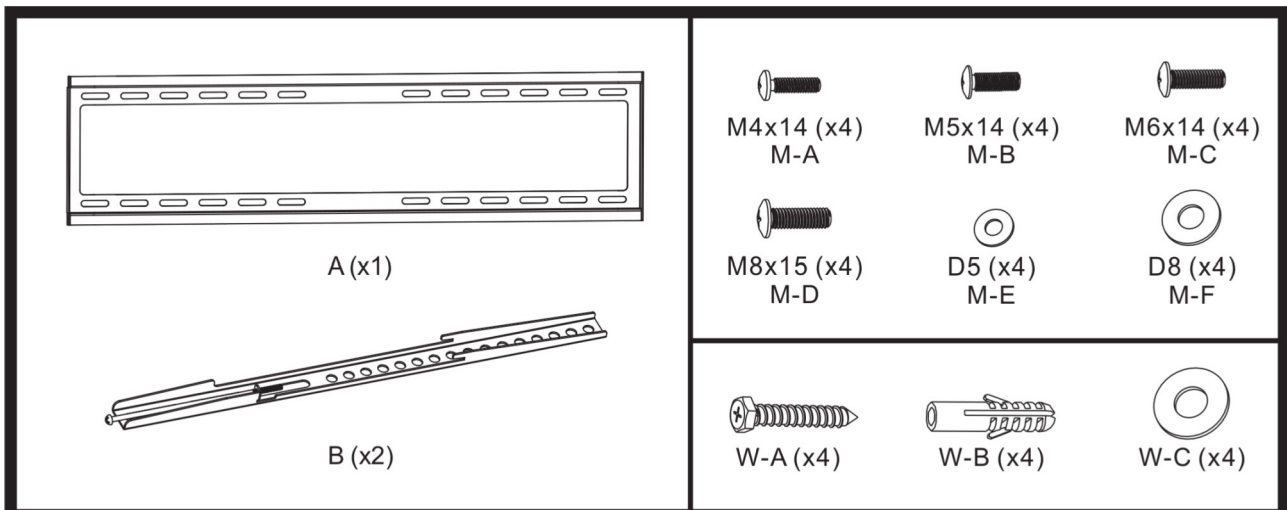

Safety & Warnings

- Read all instructions before beginning instruction and assembly.
- Surpassing the rated weight (including TV weight, screws and all attached hardware and components) may result in instability and cause possible injury.
- This product is designed to be installed on wood stud walls, solid concrete walls or brick walls.
- This product is designed for indoor use only. Use outdoors could lead to product failure and personal injury.
- This product contains small items that could be a choking hazard if swallowed. Keep these items and all packaging away from young children.
- Make sure these instructions are read and completely understood before attempting installation. If you are unsure of any part of this installation, please contact the Kogan.com customer support team or a professional installer.
- The wall or mounting surface must be capable of supporting the combined weight of the mount and the display, otherwise the structure must be reinforced.
- Safety gear, safe working methods and proper tools must be used. A minimum of two people are required for this installation. Failure to use safety gear and safe working methods may result in property damage, serious injury or death.
- Check the joints every 3 months, making sure any loose screws have been retightened.
- If you have any questions regarding any of the instructions, contact Kogan.com.

Parts