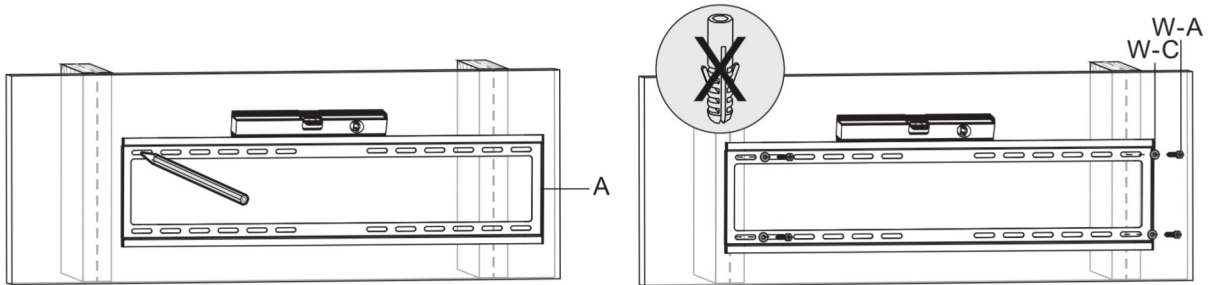

Assembly

1a