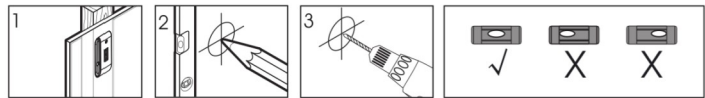

Assembly

1a