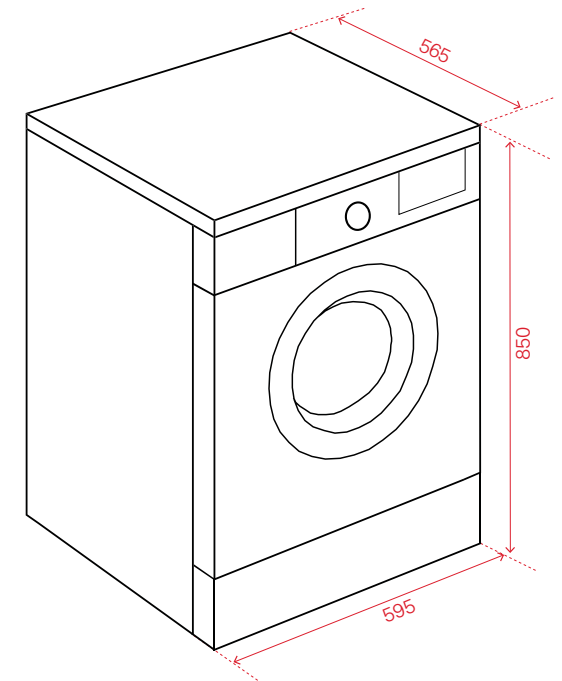

Model Code:

KA75FNTLDWA

Product:

Front Load Washing Machine—7.5kg

Features:

7.5kg clothes capacity

24 hour delay option

Program your own "My Cycle"

16 Wash Programs:

- My Cycle

- Baby Care

- Sports

- Synthetic

- Mixed

- Delicate

- Wool

- Drain Only

- Spin Only

- Cotton Intensive

- Cotton 20°C

- Cotton 40°C

- Cotton 60°C

- Rapid 15"

- Eco Wash

- Rinse & Spin

Energy/Water Ratings:

Energy (MEPS): 2.5 stars

Water (WELS): 4 stars

Product Dimensions:

Packaged (w, d, h)

- 680 x 660 x 850mm

Physical (w, d, h)

- 595 x 565 x 850mm

Weight (Net/Gross)

- 68kg/72kg

kogan

Safety:

Child Lock

Requirements:

Rated Voltage:

220-240V, 50 Hz

10 Amp plug

Warranty:

24 Months

Product

Installation