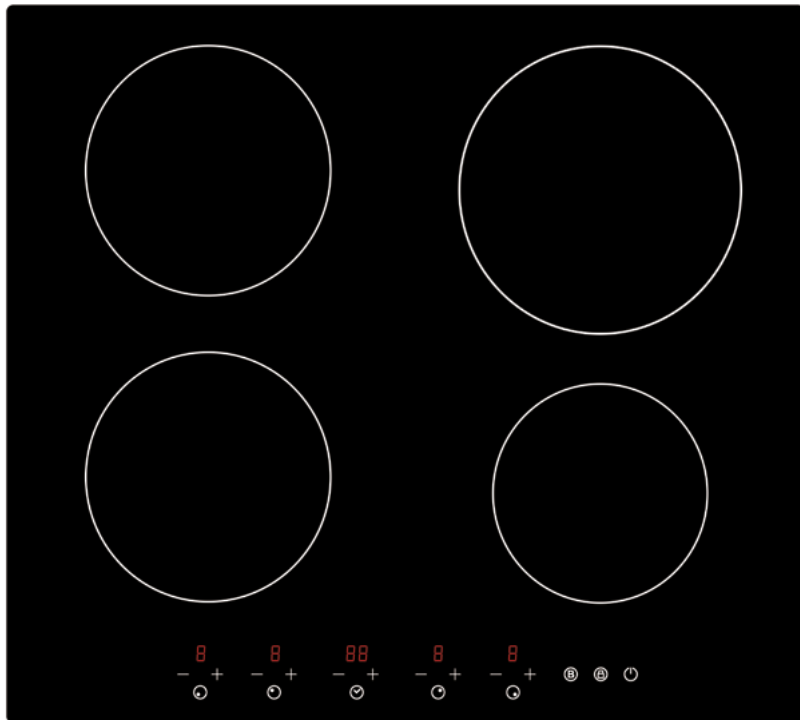

Model Code:

KAINDTNCTPA

Product:

60cm Touch Control
Induction Cooktop

kogan

Features

- 4 cooking zones with boosters
- 9 Power levels
- 99 minute timer
- Durable EuroKera glass
- Front touch control operation
- Residual heat indicators
- Child lock
- Pan sensor

Accessories

- Sealing strip
  (Attached to c/top underside)

Safety

- Induction technology
  (not radiant)
- Child lock function

Burner outputs (kW)

- 2 x 180mm*
  - 1.8-2.2 kW induction zones
- 1 x 210mm*
  - 2.3-3.0kW induction zones
- 1 x 160mm*
  - 1.2-1.5kW induction zones

* Boost to all zones

Requirements

- Rated Voltage:
  - 220-240V, 50/60 Hz
- Hard-wired installation
- Maximum Power:
  - 7200W
  - 32 AMP

Product dimensions

- Packaged (w, d, h):
  - 650 x 590 x 120mm
- Physical (w, d, h):
  - 590 x 520 x 64mm
- Weight (Net/Gross)
  - 10.3kg/12kg

Cleaning

Single piece of EuroKera glass

Warranty

24 Months

Installation (cut-out)

560 x 490mm

Product

Installation