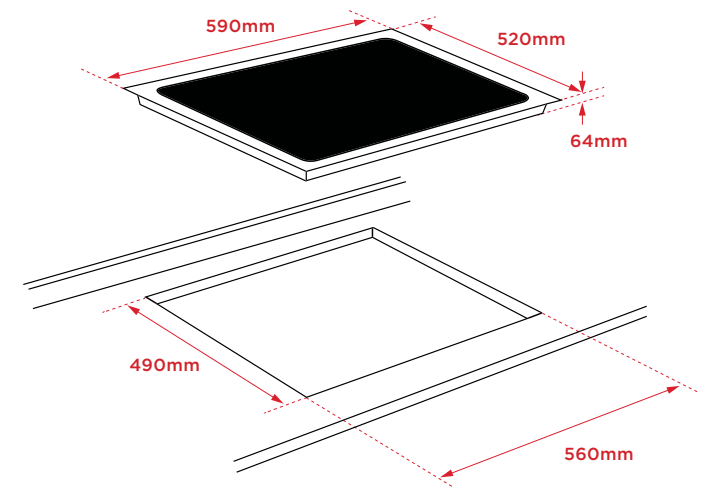

\* Boost to all zones

**Requirements**

- Rated Voltage:
  - 220-240V, 50/60 Hz
- Hard-wired installation
- Maximum Power:
  - 7200W
  - 32 AMP

**Product dimensions**

- Packaged (w, d, h):
  - 650 x 590 x 120mm
- Physical (w, d, h):
  - 590 x 520 x 64mm
- Weight (Net/Gross)
  - 10.3kg/12kg

**Cleaning**

Single piece of EuroKera glass

**Warranty**

24 Months

**Installation (cut-out)**

560 x 490mm

**Product**

**Installation**