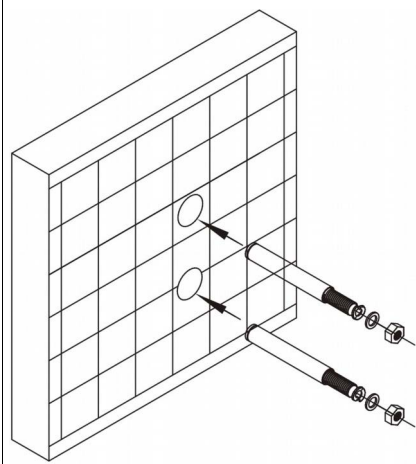

## Installation

- 1) Choose a suitable position on your wall. Mark and drill 2x8mm holes to correspond with the positions of the holes in the wall bracket. Ensure the hole's size is suitable for the masonry anchors included. Position as per Image 1.
- 2) Install the masonry anchors and bolts into the wall as per Image 2.
- 3) Attach the short connecting hose from the hose reel body to the tap as per Image 3. Once you turn on your tap, the water will flow through this hose, through the hose reel to the spray nozzle. You can regulate the water flow by twisting the end of the spray nozzle.

Image 1

Image 2

Image 3

## Operation

This hose reel system has been equipped with a click-lock mechanism. To operate, pull the hose out to the desired length. When you stop pulling, the hose will automatically stop. To engage the automatic hose recoil, give it a short, sharp pull and the hose will automatically retract.