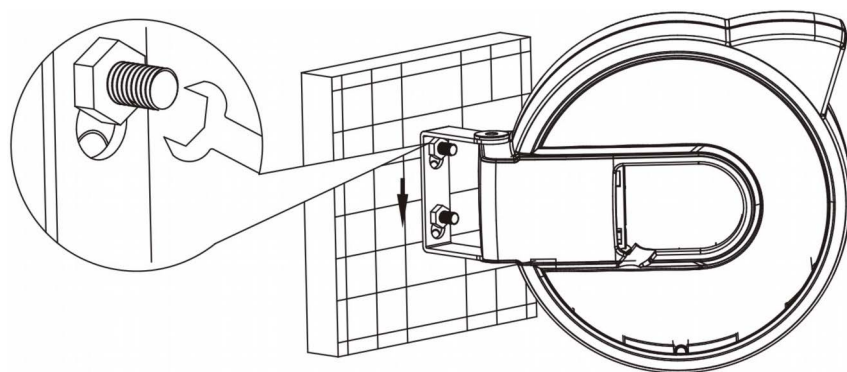

## Installation

- 1) Choose a suitable position on your wall. Mark and drill 2x8mm holes to correspond with the positions of the holes in the wall bracket. Ensure the hole's size is suitable for the masonry anchors included. Position as per Image 1.
- 2) Install the masonry anchors and bolts into the wall as per Image 2.
- 3) Attach the short connecting hose from the hose reel body to the tap as per Image 3. Once you turn on your tap, the water will flow through this hose, through the hose reel to the spray nozzle. You can regulate the water flow by twisting the end of the spray nozzle.

Image 1

Image 2

Image 3

## Operation

This hose reel system has been equipped with a click-lock mechanism. To operate, pull the hose out to the desired length. When you stop pulling, the hose will automatically stop. To engage the automatic hose recoil, give it a short, sharp pull and the hose will automatically retract.