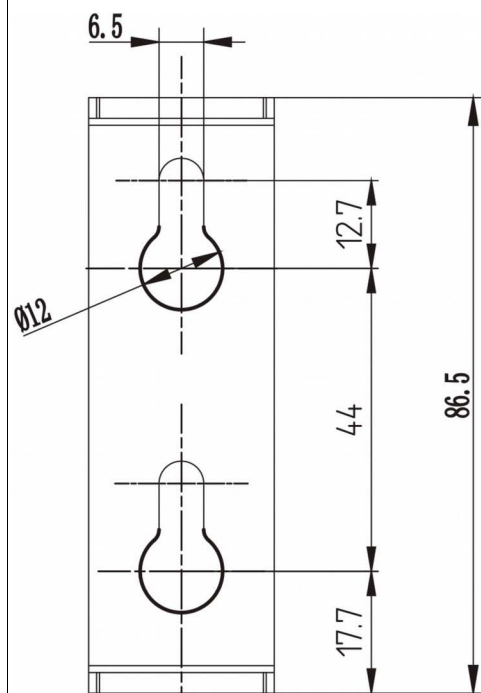

## Installation

- 1) Choose a suitable position on your wall. Mark and drill 2x8mm holes to correspond with the positions of the holes in the wall bracket. Ensure the hole's size is suitable for the masonry anchors included. Position as per Image 1.
- 2) Install the masonry anchors and bolts into the wall as per Image 2.
- 3) Attach the short connecting hose from the hose reel body to the tap as per Image 3. Once you turn on your tap, the water will flow through this hose, through the hose reel to the spray nozzle. You can regulate the water flow by twisting the end of the spray nozzle.

Image 1

Image 2

Image 3

## Specifications

Hose length	Hose material	Pressure	Inner Hose Diameter
10m	PVC	Max. 8Bar	5/16" (8mm)

User manual is subject to change without notice. For the latest version of your user manual, please visit <https://www.kogan.com/usermanuals/>