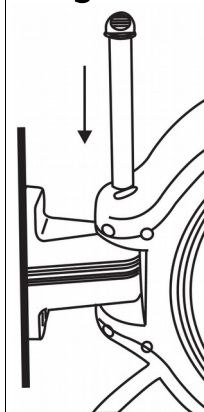

Image 3

Maintenance

- Always keep the hose clean after use.
- It is recommended to turn off the water flow at your garden tap before retracting the hose.
- When not in use for a long period, it is advisable to store your hose in a covered area.

Specifications

Hose Length	Hose Size	Hose Material	Working Pressure	Inner Fitting
20m	1/2"	PVC	8Bar	3/4" BSP

User manual is subject to change without notice. For the latest version of your user manual, please visit <https://www.kogan.com/usermanuals/>