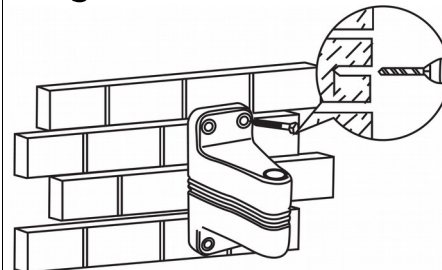

CTHSE20RELA

Certa 20m Retractable Garden Hose Reel

Quick Start Guide

Safety & Warnings

- Read all instructions before using the appliance and retain for reference.
- This appliance is not intended for use by persons (including children) with reduced physical, sensory or mental capabilities, or lack of experience and knowledge, unless they have been given supervision or instruction concerning use of the appliance by a person responsible for their safety.

Parts

			
Wall Mounting Bracket	Pivot Bar	Trigger Spray Gun	Masonry Bolts + Anchors

Overview

1) Left Cover
2) Inlet Hose Connector
3) Left Case
4) Belt
5) Guide
6) Hose
7) Outlet Hose Connector
8) Drum Wheel
9) Ratchet Plate
10) Ratchet Lock Assembly
11) Centre Shaft
12) Drum Wheel Inner Cap
13) Spring
14) Spring Housing Outer Cover
15) Right Case
16) Tension Cover
17) Right Cover
18) Plastic Tube
19) Mounting Bracket

Installation

1) Choose a suitable position. Mark and drill 4 holes to correspond with the positions of the holes in the wall bracket. (Note: the bracket can be mounted on other secure structures, but fixings included are only suitable for masonry anchoring.) Ensure the holes size is suitable for the plastic masonry anchors included. Insert the plastic anchors into the wall. (Image 1, right)

Image 1

2) Fix the bracket to the wall using the bolts provided. (Image 2, below)

Image 2

3) Align the hose reel with the vertical holes in the bracket and insert the pivot bar through the bracket and reel. (Image 3, right)