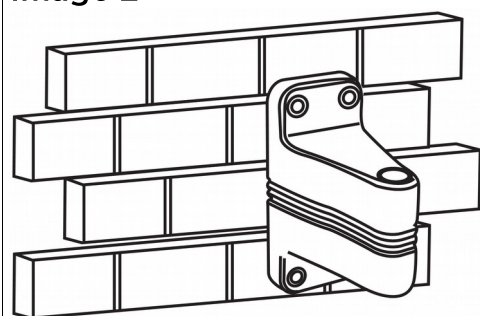

Parts

			
Wall Mounting Bracket	Pivot Bar	Trigger Spray Gun	Masonry Bolts + Anchors

Overview

1) Left Cover
2) Inlet Hose Connector
3) Left Case
4) Belt
5) Guide
6) Hose
7) Outlet Hose Connector
8) Drum Wheel
9) Ratchet Plate
10) Ratchet Lock Assembly
11) Centre Shaft
12) Drum Wheel Inner Cap
13) Spring
14) Spring Housing Outer Cover
15) Right Case
16) Tension Cover
17) Right Cover
18) Plastic Tube
19) Mounting Bracket

Installation

1) Choose a suitable position. Mark and drill 4 holes to correspond with the positions of the holes in the wall bracket. (Note: the bracket can be mounted on other secure structures, but fixings included are only suitable for masonry anchoring.) Ensure the holes size is suitable for the plastic masonry anchors included. Insert the plastic anchors into the wall. (Image 1, right)

Image 1

2) Fix the bracket to the wall using the bolts provided. (Image 2, below)

Image 2

3) Align the hose reel with the vertical holes in the bracket and insert the pivot bar through the bracket and reel. (Image 3, right)