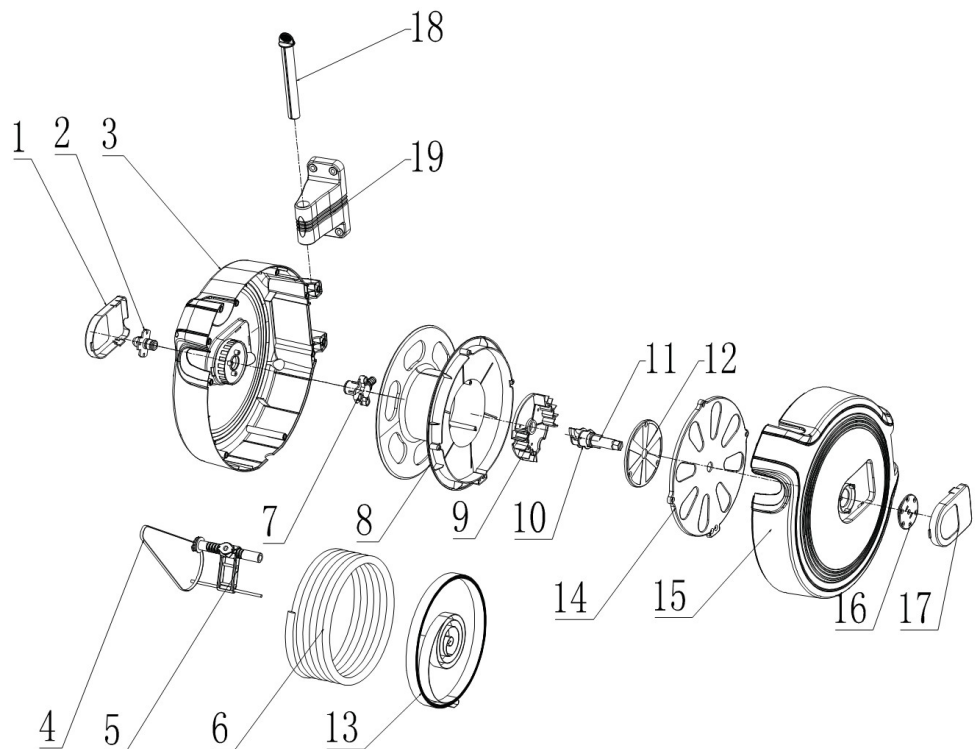

CTHSE20RELA

Certa 20m Retractable Garden Hose Reel

Quick Start Guide

Safety & Warnings

- Read all instructions before using the appliance and retain for reference.
- This appliance is not intended for use by persons (including children) with reduced physical, sensory or mental capabilities, or lack of experience and knowledge, unless they have been given supervision or instruction concerning use of the appliance by a person responsible for their safety.

Parts

			
Wall Mounting Bracket	Pivot Bar	Trigger Spray Gun	Masonry Bolts + Anchors

Overview

1) Left Cover
2) Inlet Hose Connector
3) Left Case
4) Belt
5) Guide
6) Hose
7) Outlet Hose Connector
8) Drum Wheel
9) Ratchet Plate
10) Ratchet Lock Assembly
11) Centre Shaft
12) Drum Wheel Inner Cap
13) Spring
14) Spring Housing Outer Cover
15) Right Case
16) Tension Cover
17) Right Cover
18) Plastic Tube
19) Mounting Bracket

Image 1

2) Fix the bracket to the wall using the bolts provided. (Image 2, below)

Image 2

3) Align the hose reel with the vertical holes in the bracket and insert the pivot bar through the bracket and reel. (Image 3, right)

Specifications

Hose Length	Hose Size	Hose Material	Working Pressure	Inner Fitting
20m	1/2"	PVC	8Bar	3/4" BSP

User manual is subject to change without notice. For the latest version of your user manual, please visit <https://www.kogan.com/usermanuals/>