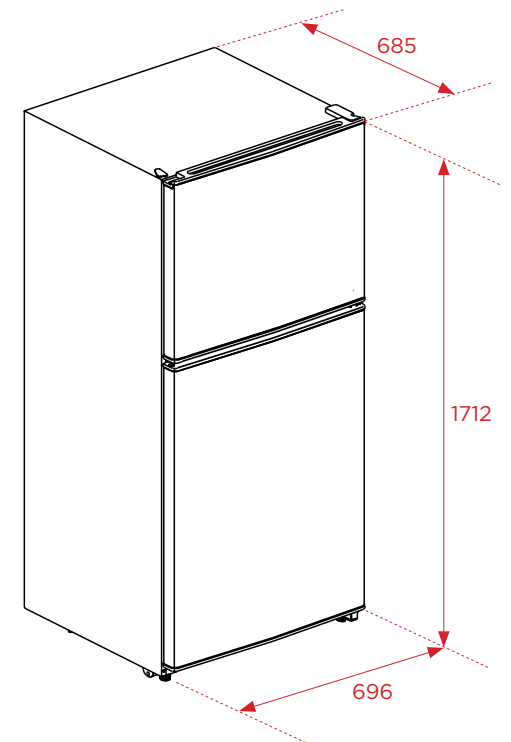

Model Code:

KA400TPMNTA

Product:

400L Top Mount Refrigerator
—White Finish

kogan

Capacity

400L Capacity
- 278L Fridge / 113 Freezer

Features

Frost Free
Recessed Handle
Glass Shelves
Crisper Drawer
ECO-LED Lighting
Reversible Door

Safety

Adjustable Feet

Cleaning

Durable exterior finish
Easy to clean glass shelves

Energy/Water Ratings:

Energy (MEPS): 3.5 stars

Product Dimensions

Physical (w, d, h)
- 696 x 685 x 1,712mm
Packaged (w x d x h)
- 745 x 725 x 1,755mm
Weight (Net/Gross)
- 68kg/75kg

Requirements

Rated Voltage:
- 220-240V, 50/60 Hz
Supplied with 10 amp plug

Warranty

24 Months

Product

Installation