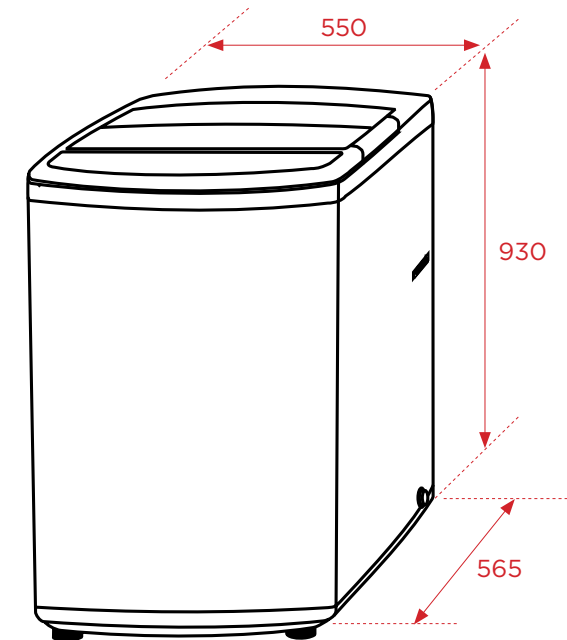

Model Code:

KA7TPLDWSHA

Product:

7kg Top Load
Washing Machine

kogan

Features:

- 7kg capacity
- Delay start feature
- LED display
- 700 RPM spin speed

7 Wash Programs:

- Jeans
- Quick
- Blankets
- Delicates
- Heavy
- Standard
- Baby Clothes

Extra Functions:

- Drum Clean

Energy/Water Ratings:

- Energy (MEPS): 2 stars
- Water (WELS): 3 stars

Safety:

- Child Lock
- Failure detection system
- Automatic unbalanced detection system

Cleaning:

- Durable exterior finish
- Stainless steel inner drum

Product Dimensions:

- Packaging (w, d, h)
  - 639 x 644 x 1,015mm
- Physical (w, d, h)
  - 550 x 565 x 930mm
- Height with lid open
  - 1110mm
- Weight (Net/Gross)
  - 34kg/39kg

Requirements:

- Rated Voltage:
  - 220-240V, 50 Hz
- 10 Amp plug

Warranty:

- 24 Months

Product

Installation