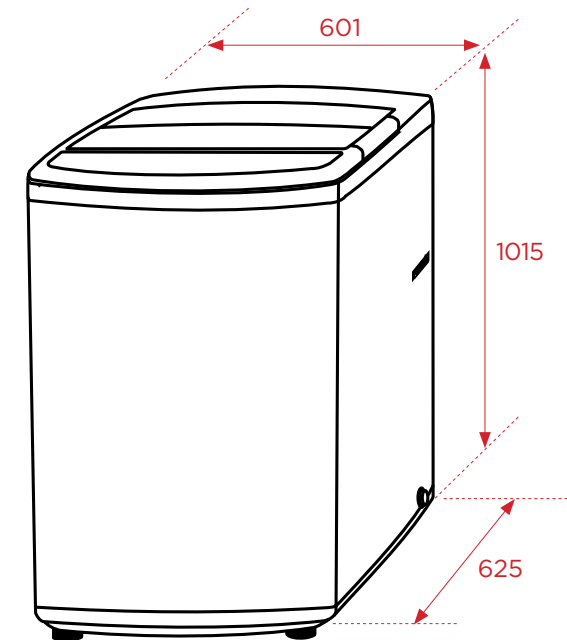

Model Code:

KA95TLDWSHA

Product:

9.5kg Top Load
Washing Machine

kogan

Features:

- 9.5kg capacity
- Electronic controls
- Delay start feature
- LED display
- 700 RPM spin speed

6 Wash Programs:

- Standard
- Heavy
- Quick
- Jeans
- Baby Clothes
- Delicates

Energy/Water Ratings:

- Energy (MEPS): 2 stars
- Water (WELS): 3 stars

Cleaning:

- Durable exterior finish
- Stainless steel inner drum

Safety:

- Child Lock
- Failure detection system
- Automatic unbalanced detection system

Product Dimensions:

- Packaged (w, d, h)
  - 660 x 685 x 1,075mm
- Physical (w, d, h)
  - 601 x 625 x 1,015mm
- Height with lid open
  - 1390mm
- Weight (Net/Gross)
  - 45kg/53kg

Requirements:

- Rated Voltage:
  - 220-240V, 50 Hz
- 10 Amp plug

Warranty:

- 24 Months

Product

Installation