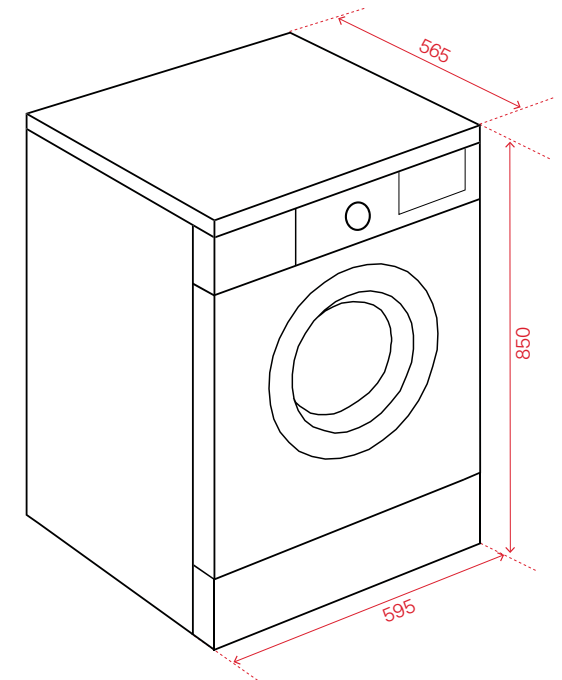

Model Code:

KA9FNTL0DWA

Product:

Front Load Washing
Machine—9kg

Features:

9kg clothes capacity

24 hour delay option

Pre-wash function

Extra-rinse function

Program your own "My Cycle"

16 Wash Programs:

- My Cycle

- Baby Care

- Sports

- Synthetic

- Mixed

- Delicate

- Wool

- Drain Only

- Spin Only

- Cotton

- Cotton 60°C

- Cotton 40°C

- Express 15"

- Rapid 45"

- Eco 60"

- Rinse & Spin

Energy/Water Ratings:

Energy (MEPS): 3.5 stars

Water (WELS): 4 stars

Product Dimensions:

Packaged (w, d, h)

- 680 x 695 x 850mm

Physical (w, d, h)

- 595 x 565 x 850mm

Weight (Net/Gross)

- 72kg/76kg

kogan

Safety:

Child Lock

Requirements:

Rated Voltage:

220-240V, 50 Hz

10 Amp plug

Warranty:

24 Months

Product