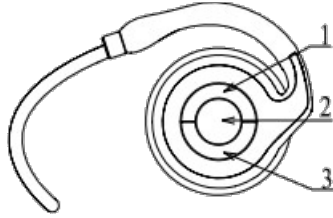

kogan

Lightweight Bluetooth Headphones Quick Start Guide

Product Layout

1. Previous/Volume +	2. Power/Answer/Pause/Play	3. Next/Volume -
4. Micro USB Slot	5. MIC	

Product Specifications

- Unit Length: 370mm
- Weight: 45g
- Charging Method: Micro USB
- Battery: 3.7V / 200mAh
- Charging Indicator: Red LED Light
- Charging Time: Less than 2 hours
- Working Time: 5 - 6 hours
- DB Adjustment: 8dB
- Working Temperature: -5 ~ 45°C
- Storage Temperature: -40 ~ 70°C

Speaker/Mic

- Speaker diameter: $\Phi 30$ mm
- Impedance: 32 Ω
- S.P.L: 113dB +/- 3dB S.P.L.at 1KHz
- Rated power: 50mW
- Frequency Response: 200HZ-3KHZ
- Microphone Unit: $\Phi 4 * 1.5$ mm
- S.P.L: -38 +/- 3dB
- Impedance: ≤ 2.2 K Ω
- Frequency Response: 30-16,000HZ
- Operating voltage: 4.5V

Bluetooth

- Bluetooth Chip: CSR8635A04U
- Password: 0000
- Receiving Sensitivity: -90dBm
- Transmission Range (Hz): 2402 - 2480MHz
- Receiving Distance: 10m