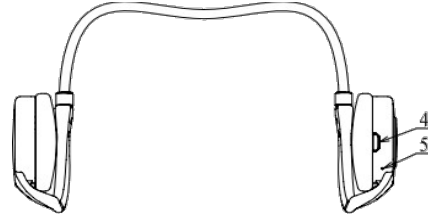

kogan

Lightweight Bluetooth Headphones Quick Start Guide

Product Layout

1. Previous/Volume +	2. Power/Answer/Pause/Play	3. Next/Volume -
4. Micro USB Slot	5. MIC	

Product Specifications

- Unit Length: 370mm
- Weight: 45g
- Charging Method: Micro USB
- Battery: 3.7V / 200mAh
- Charging Indicator: Red LED Light
- Charging Time: Less than 2 hours
- Working Time: 5 - 6 hours
- DB Adjustment: 8dB
- Working Temperature: -5 ~ 45°C
- Storage Temperature: -40 ~ 70°C

Speaker/Mic

- Speaker diameter: $\Phi 30$ mm
- Impedance: 32 Ω
- S.P.L: 113dB +/- 3dB S.P.L.at 1KHz
- Rated power: 50mW
- Frequency Response: 200HZ-3KHZ
- Microphone Unit: $\Phi 4 * 1.5$ mm
- S.P.L: -38 +/- 3dB
- Impedance: ≤ 2.2 K Ω
- Frequency Response: 30-16,000HZ
- Operating voltage: 4.5V

Bluetooth

- Bluetooth Chip: CSR8635A04U
- Password: 0000
- Receiving Sensitivity: -90dBm
- Transmission Range (Hz): 2402 - 2480MHz
- Receiving Distance: 10m