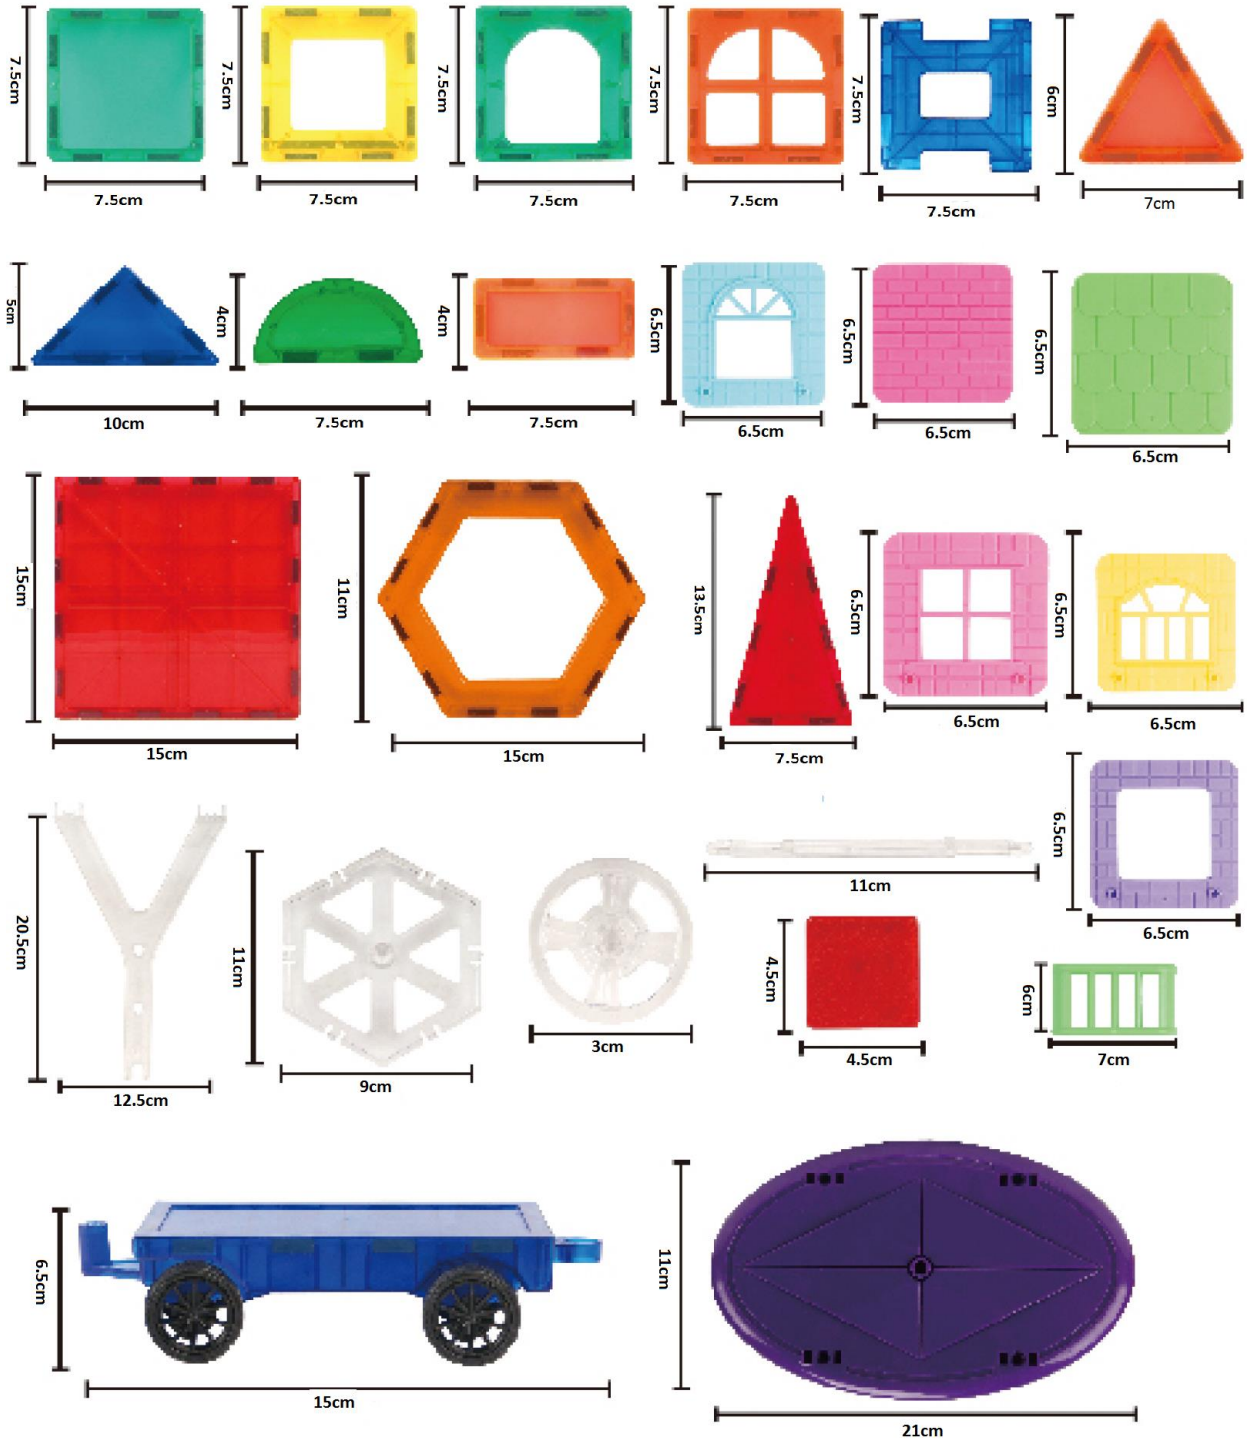

## 70 Piece Magnetic Tile Set KAMGTIL70SA Quick Start Guide

### Table of Contents

Part List .....	2
Example Builds.....	3

Warning: Small parts may cause choking hazard. Always supervise children during use.

## Part List