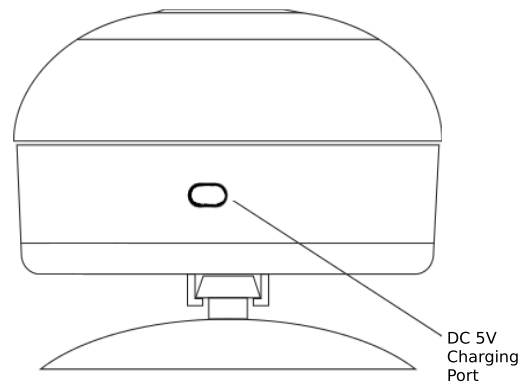

kogan

Water Resistant Bluetooth Shower Speaker

KAWATBTSPKWH

KAWATBTSPKBLK

KAWATBTSPKBUA

Quick Start Guide

Product Layout

Usage