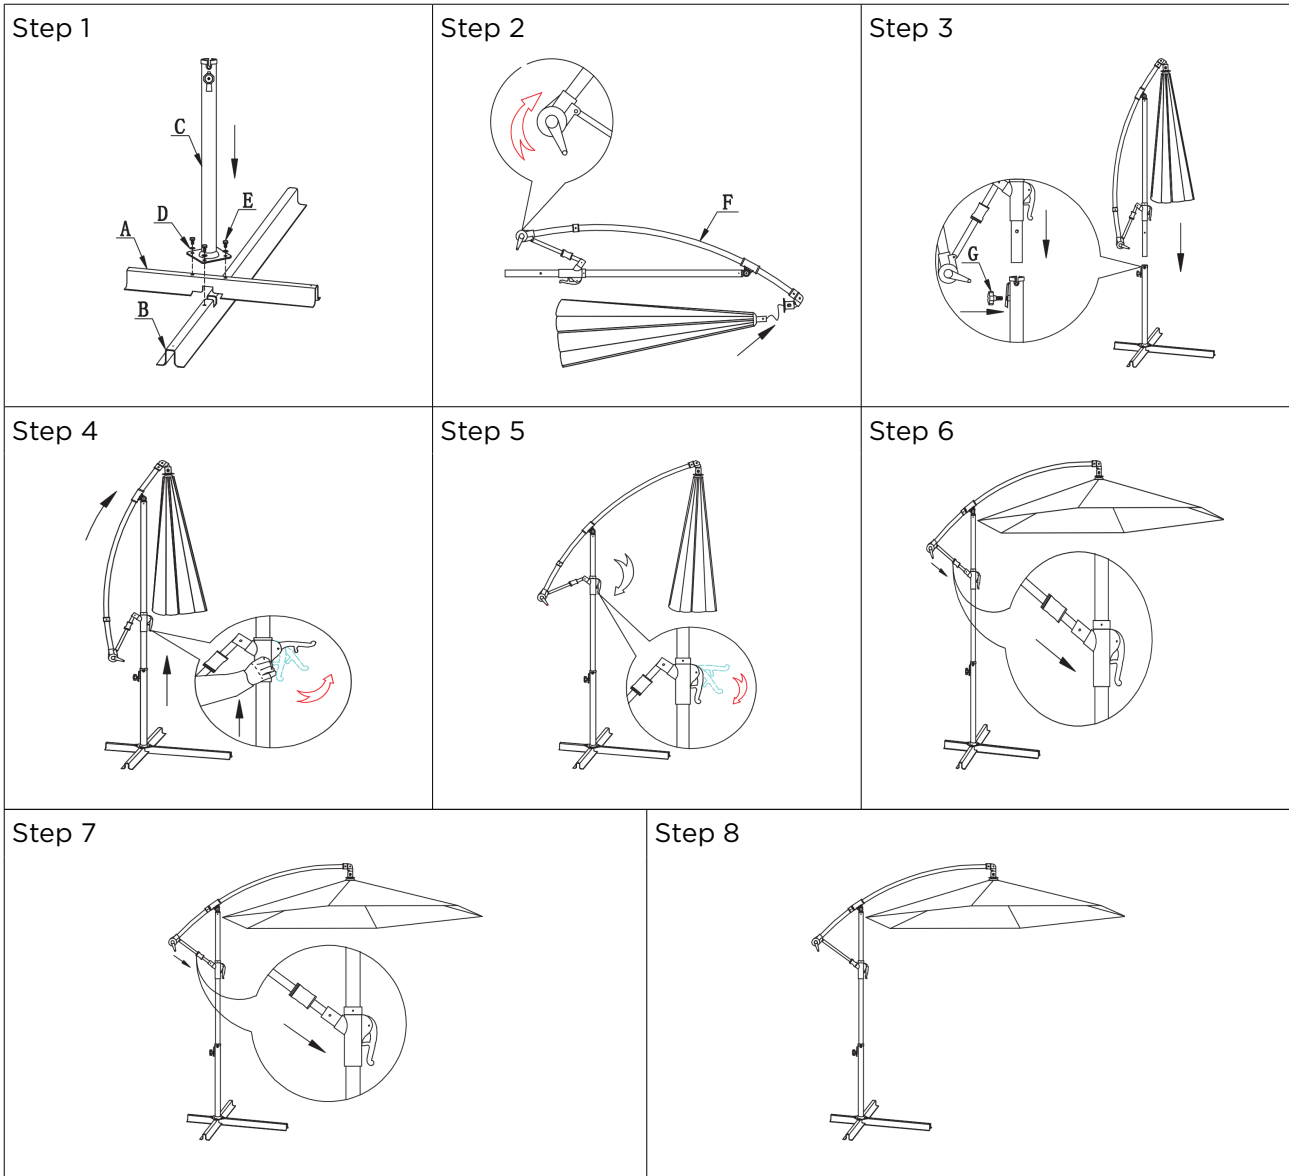

KOMODO™

Outdoor Cantilever Umbrella Assembly Guide

What's In The Box

Assembly

NOTE: Product will require a weight such as a weight bag, sand bag or concrete slab/tiles placed on the base to keep steady. Do not use the umbrella in windy conditions.