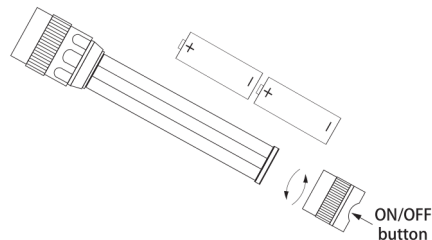

3W Aluminum Torch

Instruction Manual

Model: KDTRC120LED

Features of 3W Aluminum Torch

- Good quality metal torch with focus beam
- Use 3 watt CREE LED
- 3-mode lighting: 100% on-50% on-flashing
- Powered by 2xAA battery
- Ideal torch for home, car, outdoor and leisure use
- Product size: 170x30 mm
- Product weight: 124g

Battery Installation:

- Unscrew the battery cover
- Insert 2xAA batteries according to the polarity symbols
- Reattach the battery cover and tighten

Care And Maintenance

1. Clean the product with a soft, dry cloth. Do not use any form of abrasive cleaner or solvents to clean the unit. Never dip the Torch into liquids.
2. Store the Torch in a clean, dry and dark place. Do not expose the Torch to temperatures of under -15°C for long periods of time .