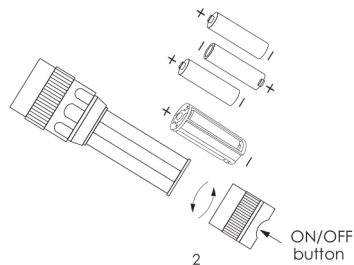

3W Aluminum Torch

Instruction Manual

Model: KDTRC160LED

Features of 3W Aluminum Torch

- Good quality metal torch with focus beam
- Use 3 watt CREE LED
- 3-mode lighting: 100% on-50% on-flashing
- Powered by 3xAAA battery
- Ideal torch for home, car, outdoor and leisure use
- Product size: 138x36 mm
- Product weight: 154g

Battery Installation:

- Unscrew the battery cover
- Insert 3xAAA batteries into battery case according to the polarity symbols
- Reattach the battery cover and tighten

Care And Maintenance

1. Clean the product with a soft, dry cloth. Do not use any form of abrasive cleaner or solvents to clean the unit. Never dip the Torch into liquids.
2. Store the Torch in a clean, dry and dark place. Do not expose the Torch to temperatures of under -15°C for long periods of time .