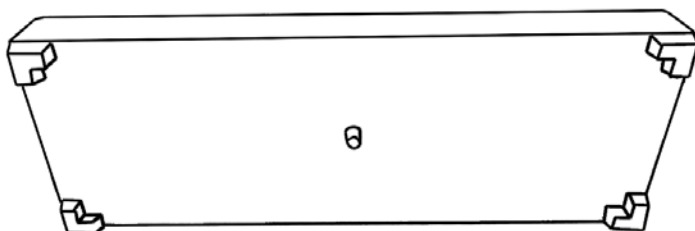

BAHAMA 3 SEATER SOFA (GREY)

User Guide

MATT BLATT

MBBAHA3SSGA

COMPONENTS

1 Sofa body

2 Sofa foot X4

3 Sofa feet X1

4 Screw X12

5 Sofa bottom cloth

ASSEMBLY

Step 1

Step 2

Complete!

NEED MORE INFORMATION?

We hope that this user guide has given you the assistance needed for a simple set-up. For any additional assistance you may require, head online to help.mattblatt.com.au