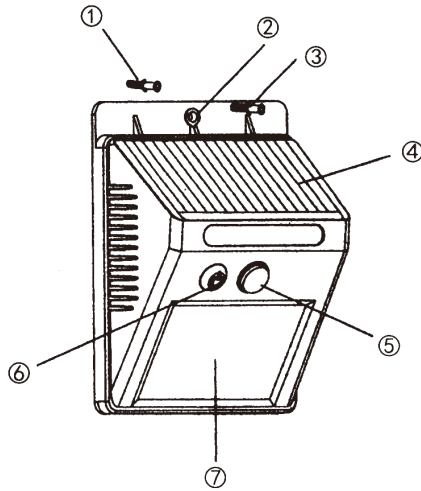

OVERVIEW

Parts

1. Expansion pillar-hinge
2. Hole
3. Screw
4. Solar panel
5. PIR Motion Inductor
6. ON | OFF switch button
7. LED panel light