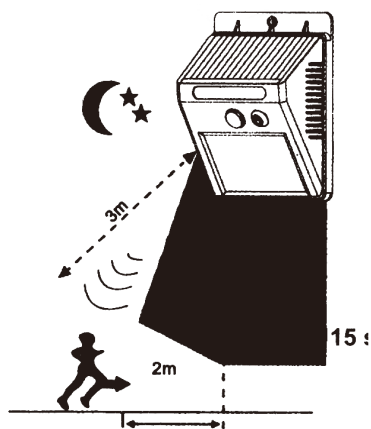

**SOLAR POWERED WALL MOUNTED MOTION
SENSOR LED LIGHT (BLACK, VASTO)**

NBLTFSLM02A

SAFETY & WARNINGS

- Do not install near flames or flammable gases and keep it away from water and moisture.
- Keep away from children.
- Do not install on an unstable surface/position.
- Do not stare directly at the light while it is on.
- To prevent the unit from falling, install the base unit tightly with expansion screws.
- The solar security light is not a crime-prevention measure. Always take reasonable precaution in securing your home and protecting yourself.
- Do not install in close proximity to other light sources.
- If the product or its power supply experiences any fault or damage, stop using it and contact Kogan.com.

OVERVIEW

Parts

1. Expansion pillar-hinge
2. Hole
3. Screw
4. Solar panel
5. PIR Motion Inductor
6. ON | OFF switch button
7. LED panel light

OPERATION

Warning:

To avoid danger of suffocation, keep plastic bags away from babies, children and pets. Packaging should be disposed of in a safe and environmentally-responsible manner.

How to use the solar light

1. The internal battery is locked from the factory for safe shipping. Prior to initial use, click the "ON | OFF" switch to unlock the battery and lighting system. The solar unit should be exposed to sunlight for at least 6-8 hours to fully charge the battery. Remove the protective strip in the battery compartment.
2. Find a location for direct sunlight and generally free from cover or shade. At night, the solar light will automatically turn on.
3. Ideally, align the solar panel to face the midday sun to maximise charging.

Only install by means of a suitable permanent fixing on a firm, flat, level surface.

Motion sensor Function

Light will turn on when movement is detected within 2 metres and lasts at least 15 seconds after last motion is detected.