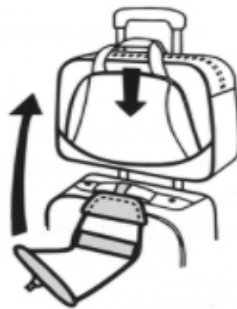

orbis

Orbis Adjustable Luggage Security Strap ORLGSTP1PKA Quick Start Guide

How to Use

Step 1

Attach the luggage strap to the lever handle and buckle.

Step 2

Place the bag on the baggage strap and put the other end of the baggage strap on the trolley case.

Step 3

Adjust the strap's tightness to fix your bag

User manual is subject to change without notice. For the latest version of your user manual, please visit <https://www.kogan.com/usermanuals/>