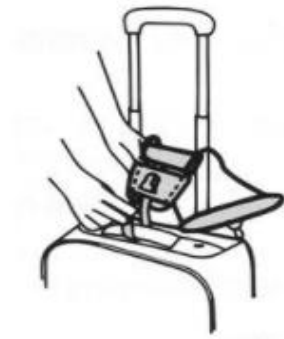

orbis

Orbis Adjustable Luggage Security Strap ORLGSTP1PKA Quick Start Guide

How to Use

Step 1

Attach the luggage strap to the lever handle and buckle.

Step 2

Place the bag on the baggage strap and put the other end of the baggage strap on the trolley case.

Step 3

Adjust the strap's tightness to fix your bag

User manual is subject to change without notice. For the latest version of your user manual, please visit <https://www.kogan.com/usermanuals/>