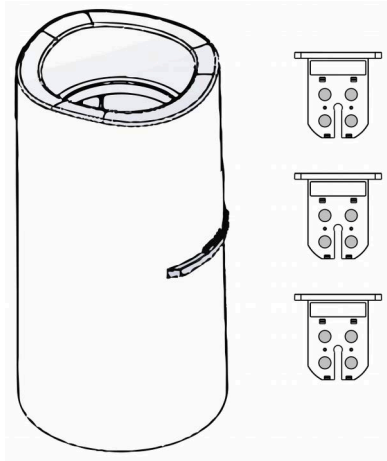

ovela

Flameless Candles with Protection Pattern OVCNL3PJPTA User Guide

Interchangeable Inserts

To install: Insert slide frame into casing with the correct orientation indicated below

Remote Functions:

- | | |
|-------|---|
| On | Turn candle on |
| Off | Turn candle on |
| Timer | Sets 4/20 timer function: candle will illuminate for 4 hours, then turn off for 20 hours, then repeat |