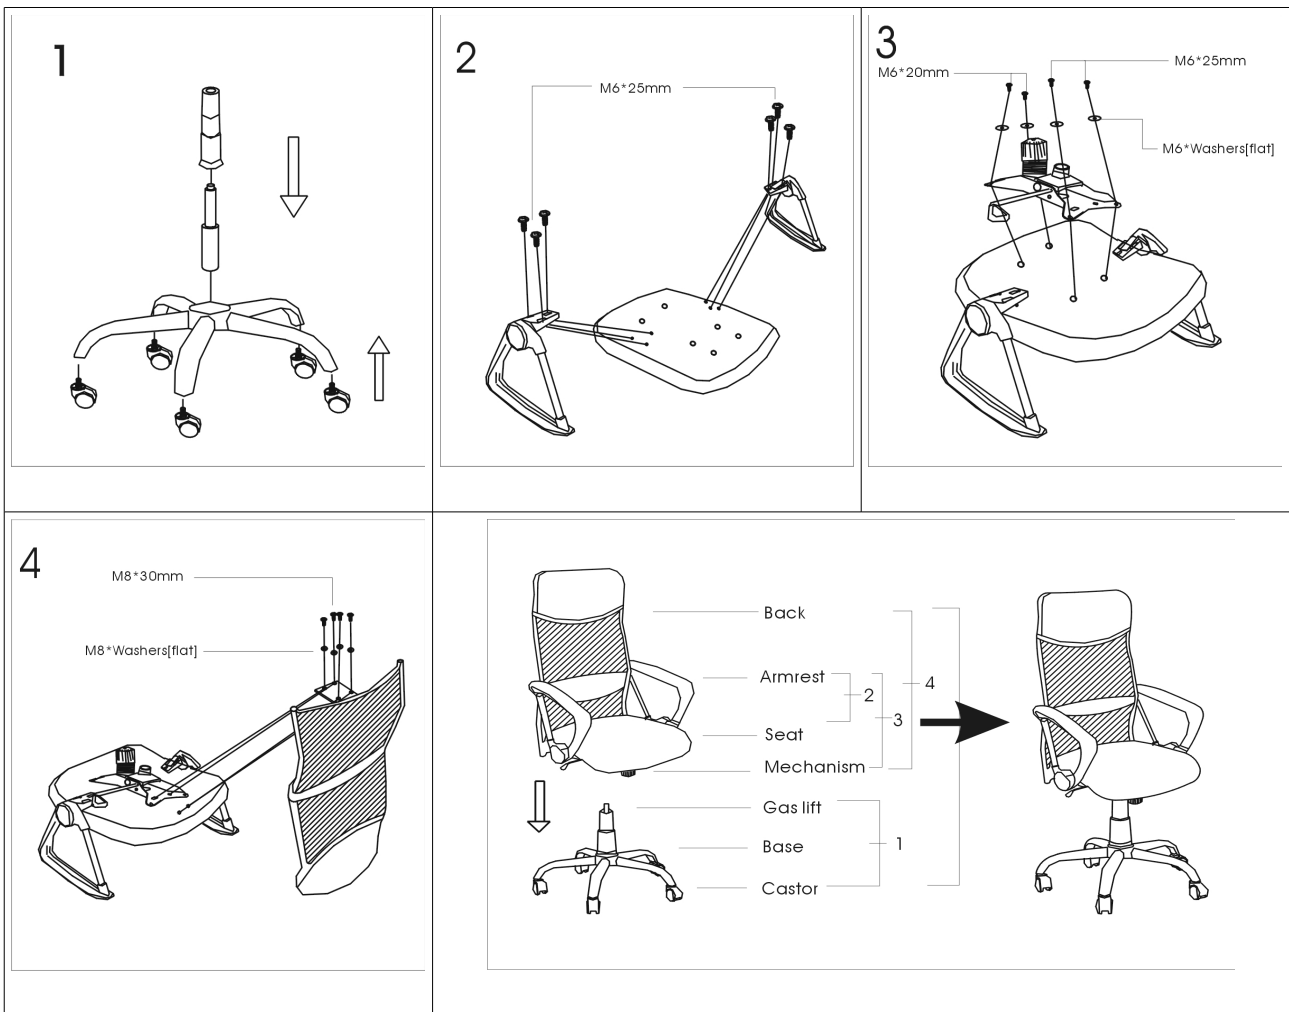

ovela

Mesh High Back Office Chair with Foam Seat OVMSSHBOCHRA Quick Start Guide

Assembly

Parts Checklist

	
M6*20mm x 2	M6 x 4
M6*25mm x 8	M8 x 4
M8*30mm x 4	

Preventative Maintenance and Warnings

- Only suitable for seating one person at a time.
- Do not use chair as a step stool or ladder.
- Do not use chair unless all bolts and screws are tight.
- Check all bolts and screws at least once every six months to ensure they are tight.
- If any parts are missing, broken, damaged or worn, stop using the chair immediately until the chair is repaired.
- Failure to follow these warnings may result in damage or serious injury.