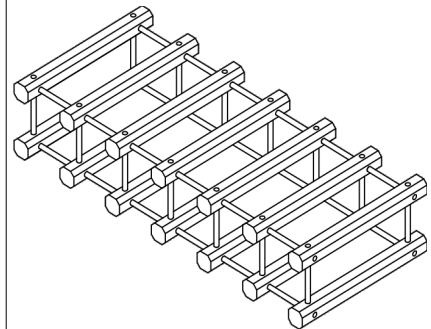

ovela

24 Bottle Wine Rack

OVRCKWNE24A

Quick Start Guide

Parts List

A x 35pcs

B x 116pcs

Assembly

1

2

3

4

5

6