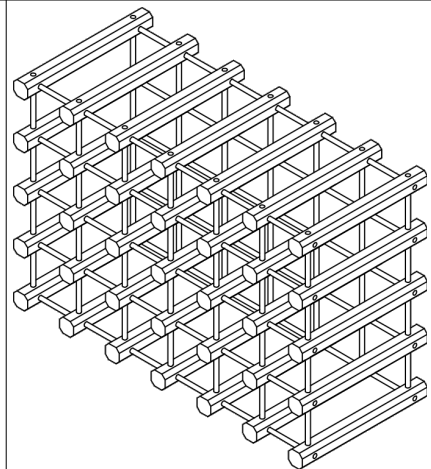

ovela

24 Bottle Wine Rack

OVRCKWNE24A

Quick Start Guide

Parts List

A x 35pcs

B x 116pcs

Assembly

1

2

3

4

5

6