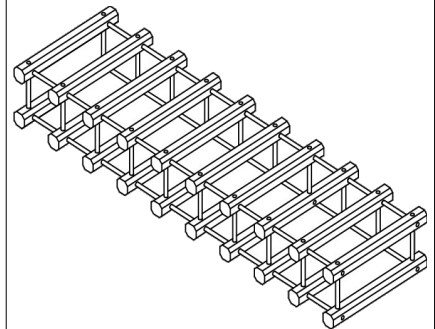

ovela

72 Bottle Wine Rack

OVRCKWNE72A

Quick Start Guide

Parts List

A x 90pcs

B x 322pcs

Assembly

1

2

3

4

5

6