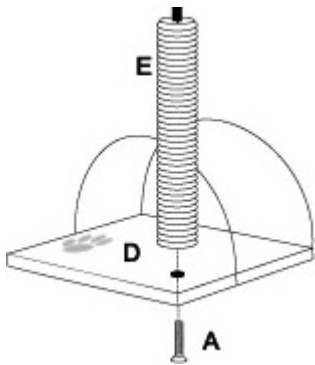

Assembly

Step One