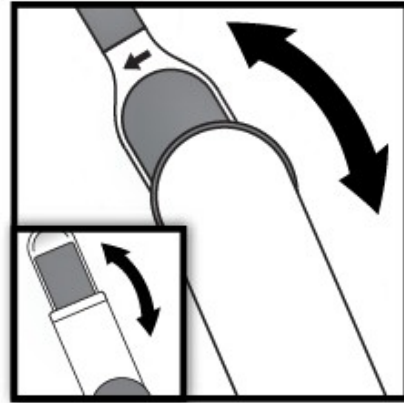

PPFURMBRSHA Fur Remover Brush Set

- Use to clean pet fur and debris from furniture and garments.
- Suitable for use on couches, blankets and other surfaces.

Safety & Warnings

- Read all instructions before using the appliance and retain for reference.
- Always remove end cap before cleaning the brush.
- Do not use directly on pets.

Use

1. Brush in the same direction as the arrow to remove pet fur and lint.

2. Slide brush in and out of case to clean brush.

Note: Travel size brush is non-removable: simply extend fully.

Cleaning & Care

When the case gets full, simply open the end cap on the bottom of the case to remove pet fur.