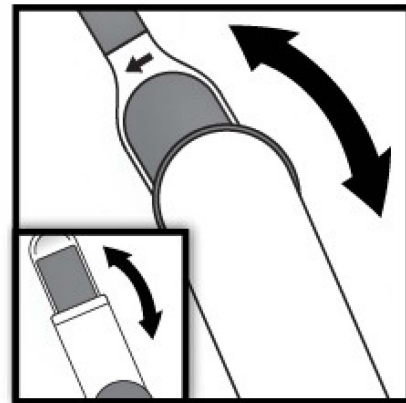

## PPFURMBRSHB Fur Remover Brush Set

- Use to clean pet fur and debris from furniture and garments.
- Suitable for use on couches, blankets and other surfaces.

### Use

1. Brush in the same direction as the arrow to remove pet fur and lint.

2. Slide brush in and out of case to clean brush.

Note: Travel size brush is non-removable: simply extend fully.