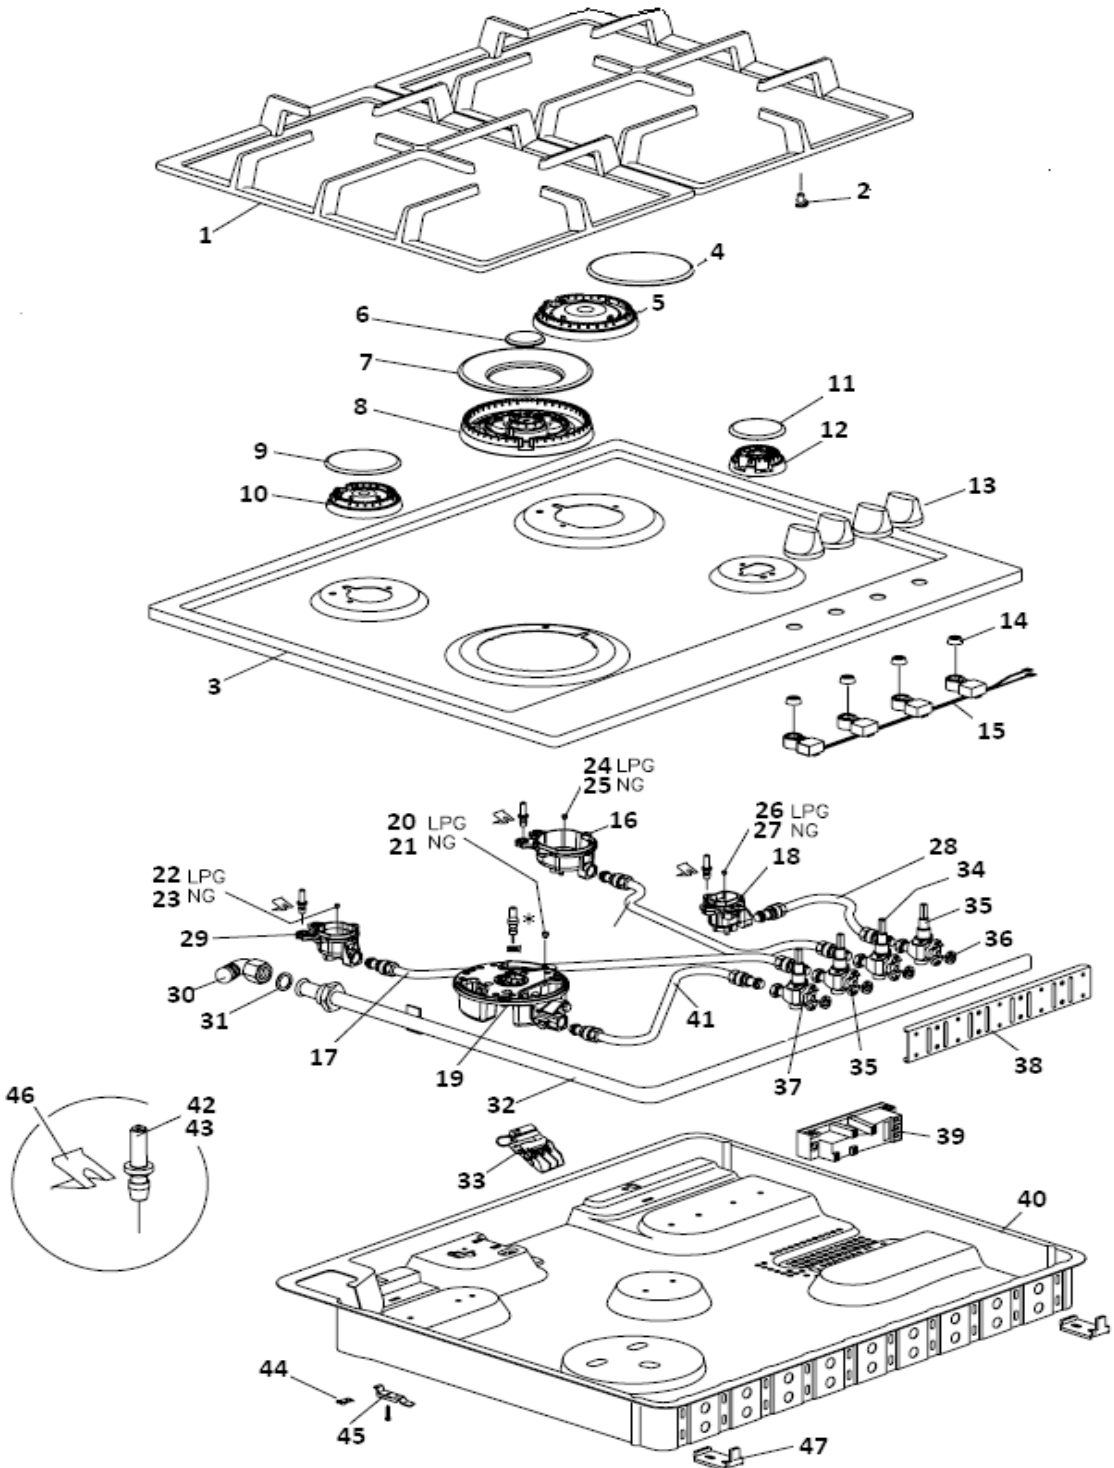

Description:

Robinhood Gas Cooktop 60cm

Model Numbers:

HGA604FKSS

Note: Some components are not available outside production

	Description	Part number
1	Trivet	300174
2	Rubber bumps	300139
3	Stainless steel body	Not available as a spare
4	Cast iron burner cap – right hand rear	300156
5	Diffuser – right hand rear	300068
6	Cast iron inner burner cap – left hand front	300158
7	Cast iron outer burner cap – left hand front	300160
8	Diffuser – left hand front	300152
9	Cast iron burner cap – left hand rear	300155
10	Diffuser – left hand rear	300067
11	Cast iron burner cap – right hand front	300154
12	Diffuser – right hand front	300066
13	Control knob	300180
14	Rubber seal for control knob	300065
15	Igniter line four points	300169
16	Burner body - right hand rear	300151
17	Gas pipe for left hand rear burner	300141
18	Burner body - right hand front	300149
19	Burner body - left hand front	300153
20	LPG Gas jet - left hand front	300017
21	Natural Gas jet - left hand front	300018
22	LPG Gas jet - left hand rear	300014
23	Natural Gas jet - left hand rear	300012
24	LPG Gas jet - right hand rear	300016
25	Natural Gas jet - right hand rear	300013
26	LPG Gas jet - right hand front	300015
27	Natural Gas jet - right hand front	300011
28	Gas pipe for right hand front burner	300145
29	Burner body - left hand rear	300150
30	Elbow Joint ½ G	300064
31	Seal 12x18x2 Fasit Omni (for use with Elbow joint 300064)	300063
32	Main gas feed line, L shape	300143
33	Terminal block – 3 wire 16A	300163
34	Gas control valve – right hand rear	300177
35	Gas control valve – right hand front and left hand rear	300176
36	Gas control valve gasket	300140
37	Gas control valve – left hand front	300178
38	Control bracket	300131
39	Switch 7 position	300031
40	Cooktop body	Not available as a spare
41	Gas pipe for left hand front burner	300148
42	Ignition candle L500 Aux/SR/R	300030
43	Ignition candle – left hand front	300171
44	Clip	300078
45	Fixing clip	300061
46	Spring clips	300134
47	Cooktop anchor bracket	300130