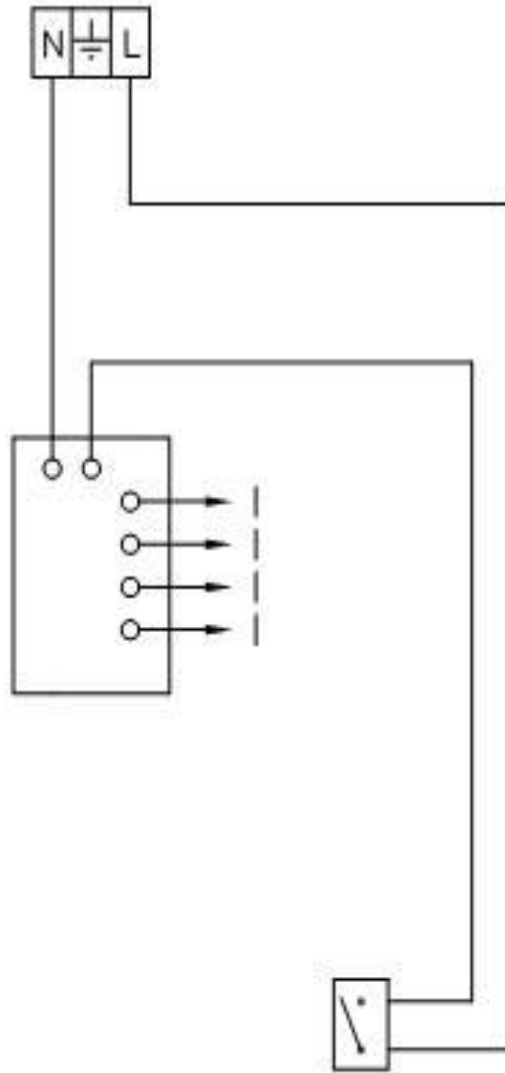

Wiring diagram

New Zealand

Parbury Ltd
Telephone: 0800 760 667
Facsimile: 0800 276 246
Email: enquiries@robinhood.co.nz
www.robinhood.co.nz

Australia

Parbury Pty Ltd
ABN 83004568138
Telephone: 1800 648 556
Facsimile: 1800 628 577
Email: enquiries@robinhood.com.au
www.robinhood.com.au