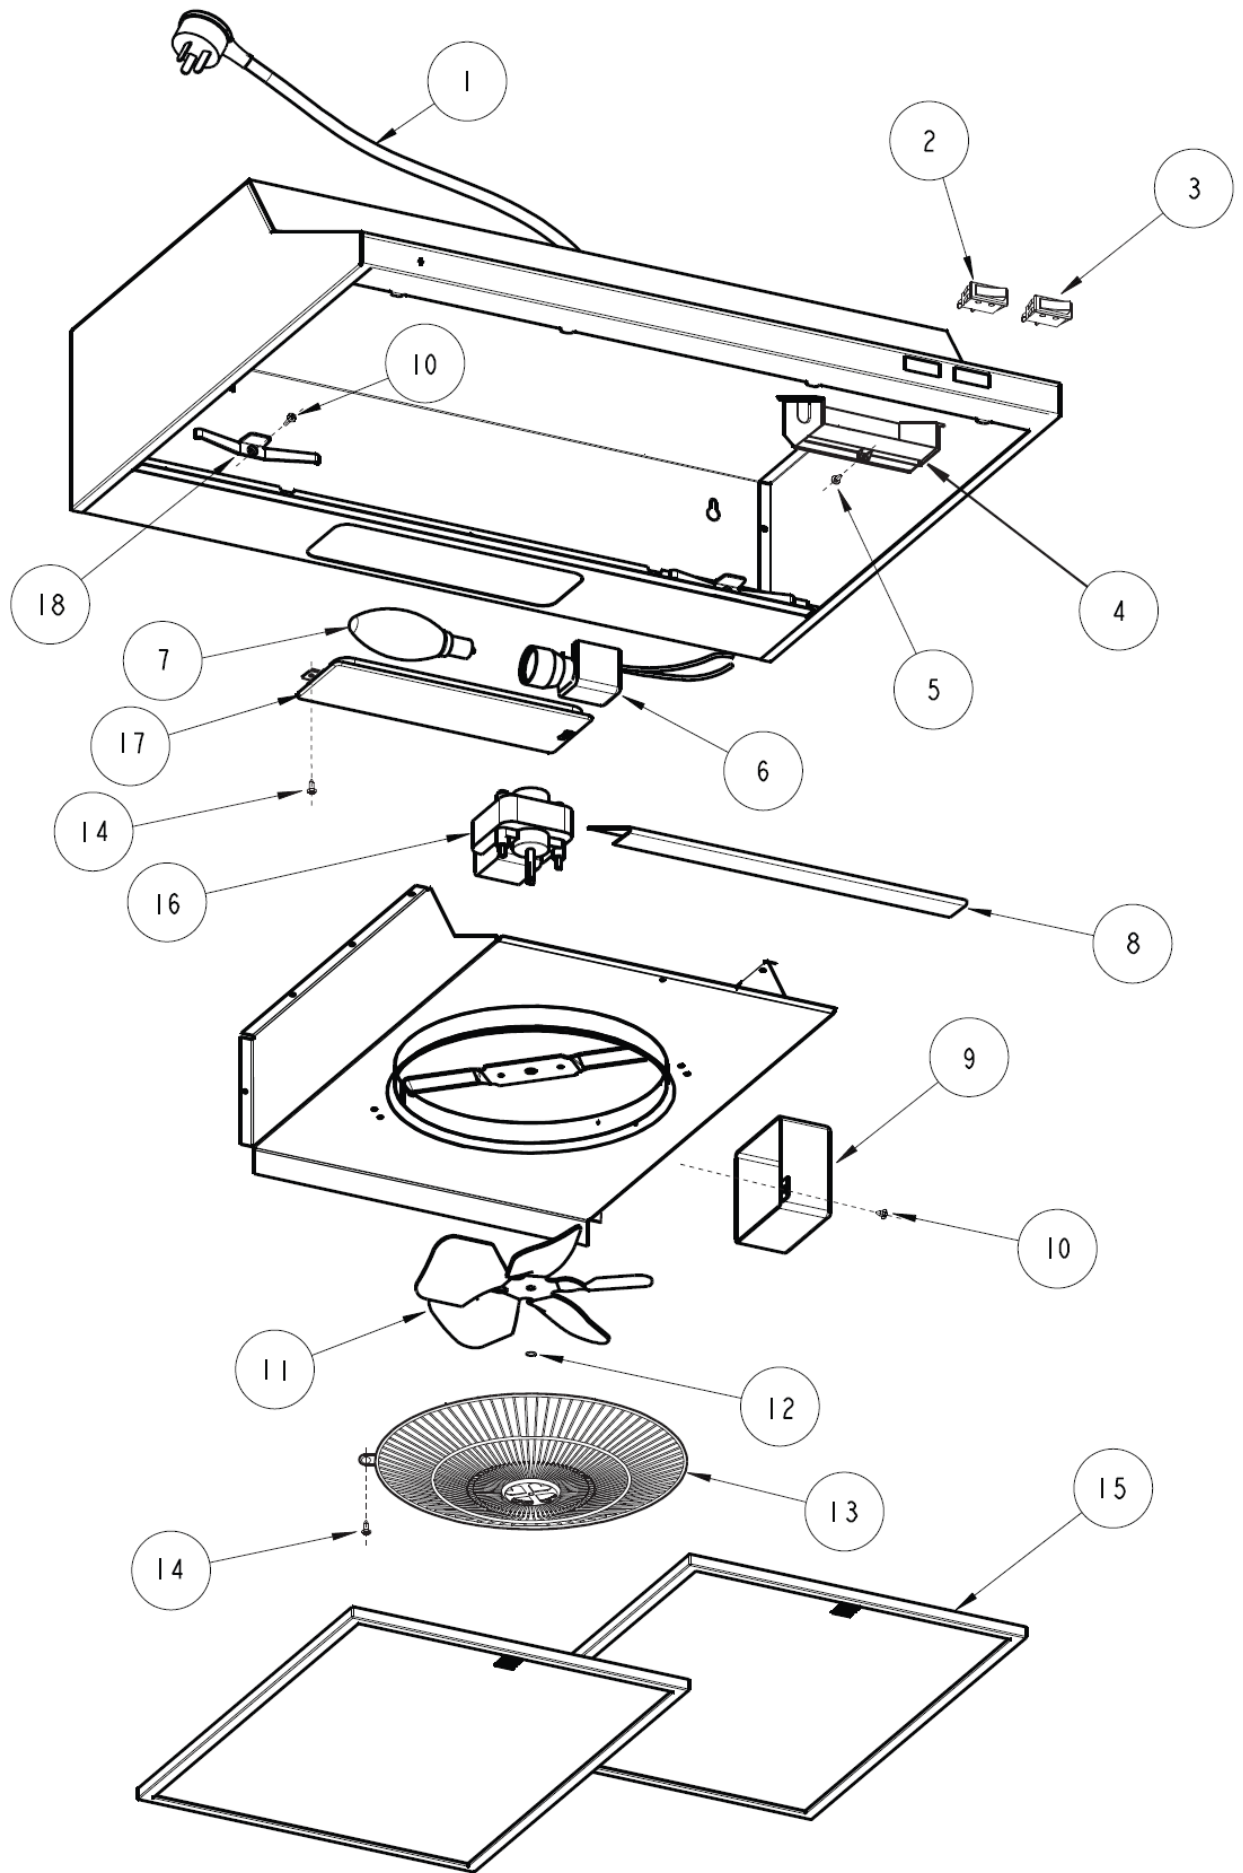

## SERVICE MANUAL

 Robinhood ALTO

**RCA2AI6WH/9WH, RA61/91WH  
RCA2AI6SS/9SS, RA61/91SS**

**SPARE PARTS**

ITEM	DESCRIPTION	PART No.			
		RA61WH RCA2AI6WH	RA91WH RCA2AI9WH	RA61SS RCA2AI6SS	RA91SS RCA2AI9SS
1	Power Cord	103821			
2	Light Switch	115015		115017	
3	Fan Switch	115016		115018	
4	Switch Box	115000			
5	Screw - Switch Box	115001			
6	Light Socket Assembly	115002			
7	Bulb	115003			
8	Recirculation Vent Cover	103576WH			
9	Electric cover	115008			
10	Screw - Electric Cover, Vent Cover, Spring Clip	115010			
11	Fan Blade	102283			
12	E-Clip	999084			
13	Finger Guard	115006			
14	Screw - Finger Guard, Diffuser	115005			
15	Filter Std	115007	115012	115007	115007
	Filter Charcoal (RA Series)	2534 (2pc)	2535*(3pc)	2534 (2pc)	2534#
	Filter Charcoal (RCA Series)	2534 (2pc)	2547 (3pc)	2534 (2pc)	2547 (3pc)
# 2534 Packs of 2 filters, require two packs of 2 for RA91SS * 2535 Pack of three filters for RA91WH only					
16	Motor - 2 speed with nuts and washers	103673			
17	Diffuser	115004			
18	Spring Clip - Filter	115009			

# WIRING DIAGRAM