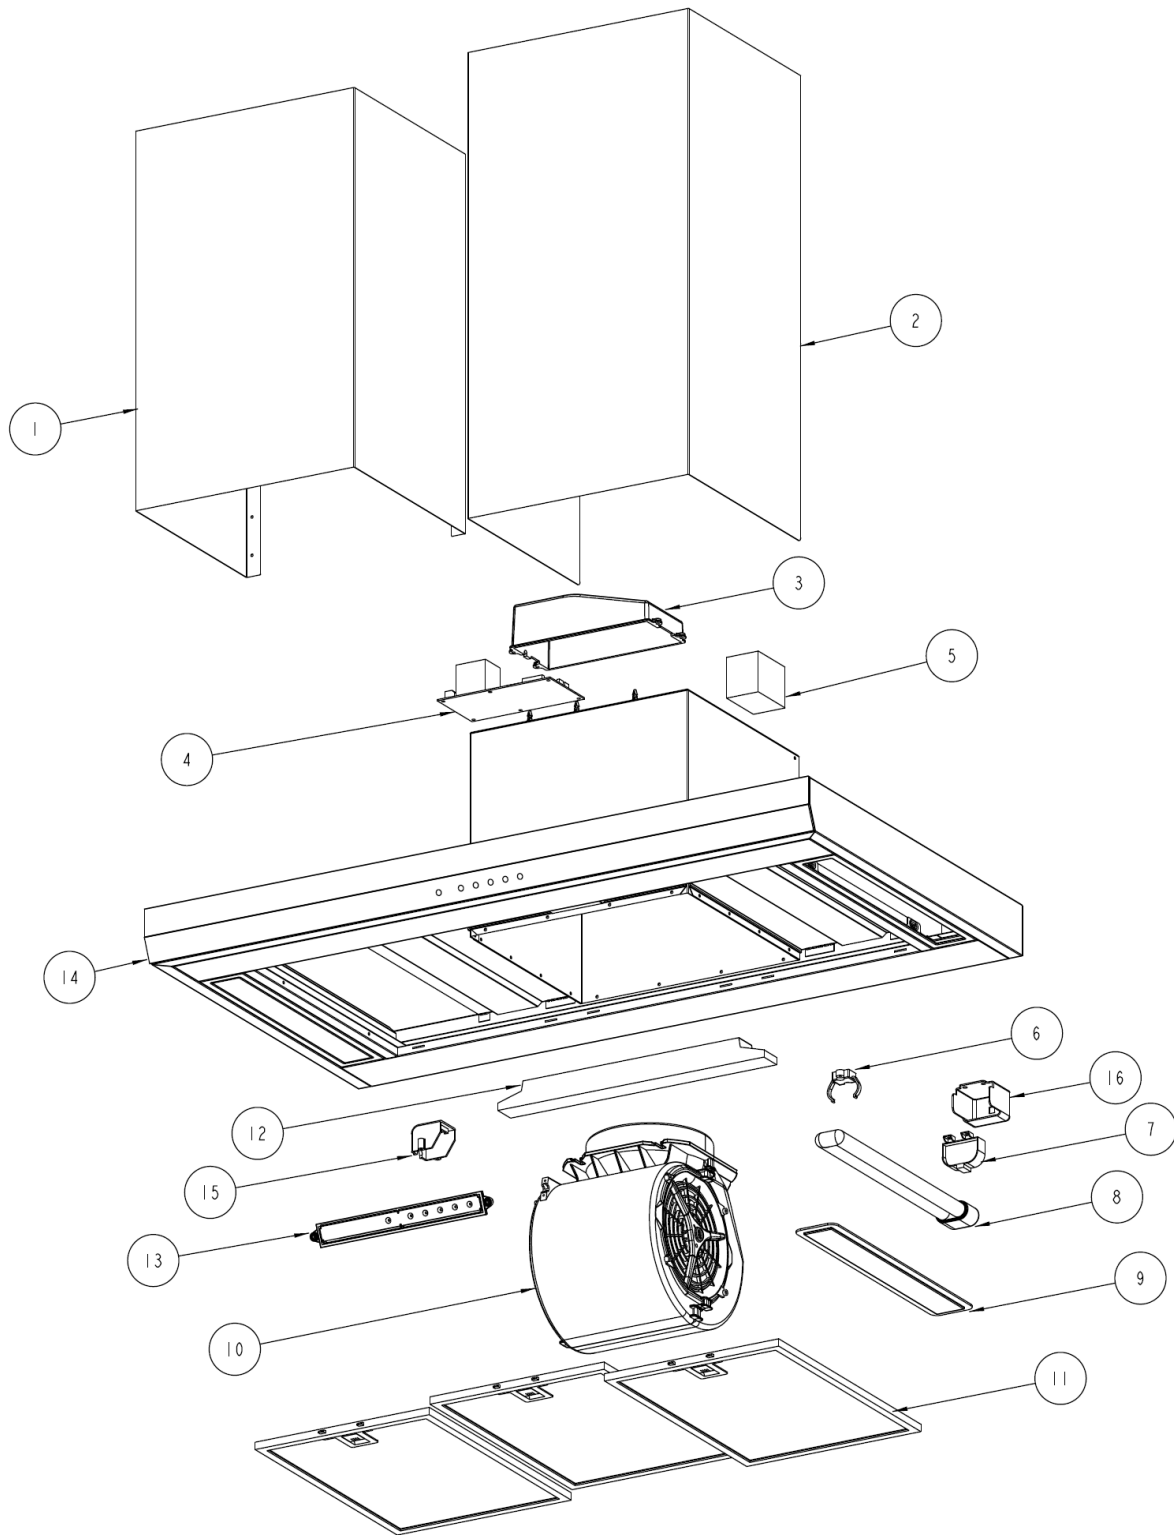

Description: **ROBINHOOD WALL CANOPY**
Model Number: **RWA3CF9SS, RWA3CF12SS**
RWB3CF9SS, RWB3CF12SS

RWA3CF9SS

RWB3CF9SS

Exploded view

Model pictured: **RWA3CF9SS**

Item	Description	Part number
1	Upper chimney	114280
2	Lower chimney	114281
3	PCB cover	114282
4	PCB board	114283
5	Motor capacitor cover box	114298
N/S	Motor capacitor	114284
6	Fluorescent tube clip	114285
7	Fluorescent tube socket	114286
8	Fluorescent tube	114287
9	Lamp cover glass	114288
9	Lamp cover frame	114333
10	3-speed motor	114289
11	Charcoal filter pack of 3 (900 models)	2514
	Charcoal filter pack of 3 (1200 models)	2515
	Single standard filter (900 models)	114302
	Single standard filter (1200 models)	114303
12	Dimmable ballast	114292
13	Touch sensitive switch assembly (pcb and cable)	114293
14	Front panel glass (900 models)	114294
	Front panel glass (1200 models)	114295
15	Ballast terminal cover	114300
16	Fluorescent tube socket cover	114301
N/S	Wiring loom for switch box	114297
N/S	10'/3048mm Chimney extension kit (all models)	1761
	12'/3658mm Chimney extension kit (all models)	1762
N/S	Installation kit (screws and wall plugs)	114296
N/S	Chimney bracket top	114307
N/S	Chimney bracket bottom	114309
N/S	Power cord	114299
N/S	Vanes for Duct	114306