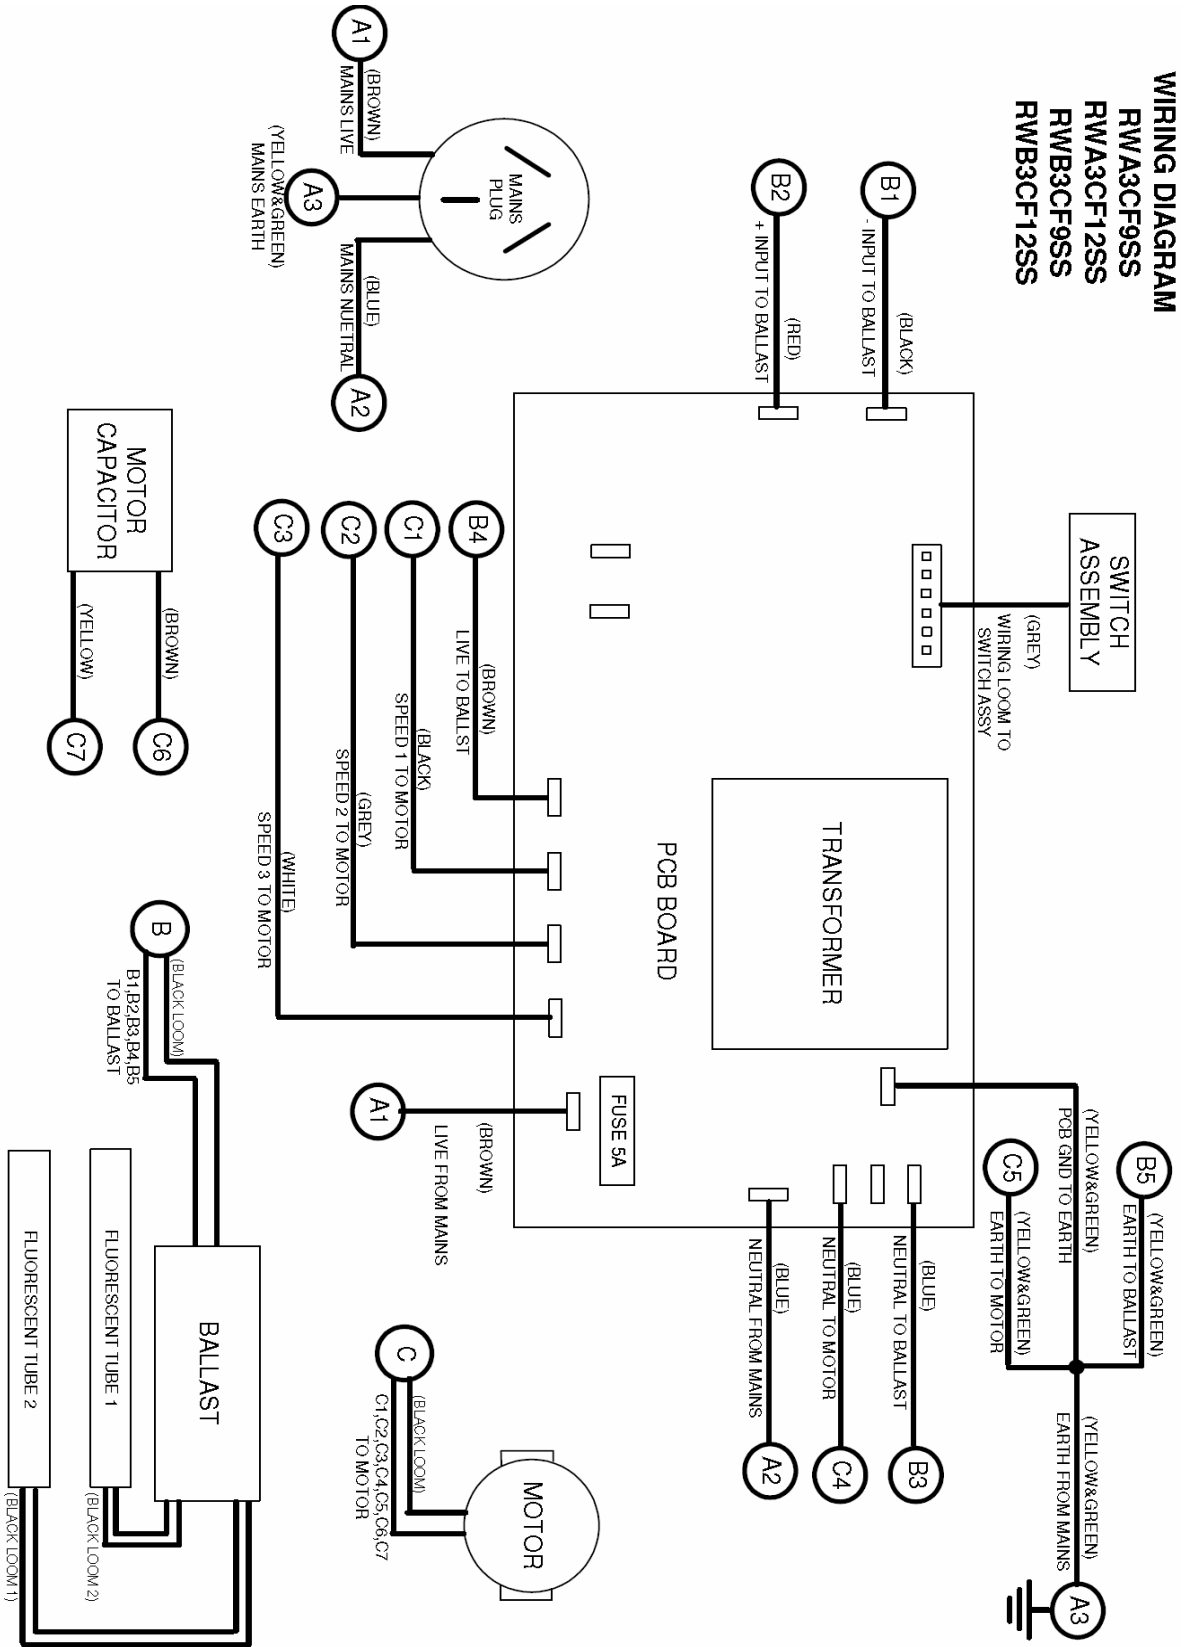

Wiring diagram

New Zealand

Parbury Ltd
Telephone: 0800 760 667
Facsimile: 0800 276 246
Email: enquiries@robinhood.co.nz
www.robinhood.co.nz

Australia

Parbury Pty Ltd
ABN 83004568138
Telephone: 1800 648 556
Facsimile: 1800 628 577
Email: enquiries@robinhood.com.au
www.robinhood.com.au