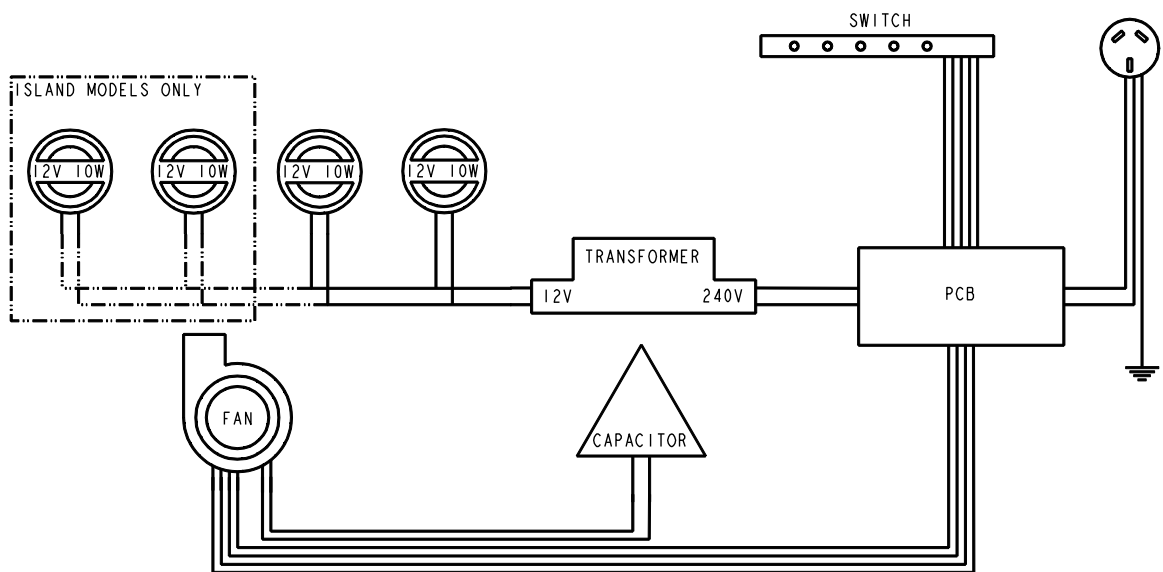

Wiring diagram

New Zealand

Parbury Building Products (NZ)
Telephone: 0800 760 667
Facsimile: 0800 276 246
Email: enquiries@robinhood.co.nz
www.robinhood.co.nz

Australia

Parbury Pty Ltd
(ABN 83 004 568 138)
Telephone: 1800 648 556
Facsimile: 1800 628 577
Email: enquiries@robinhood.com.au
www.robinhood.com.au