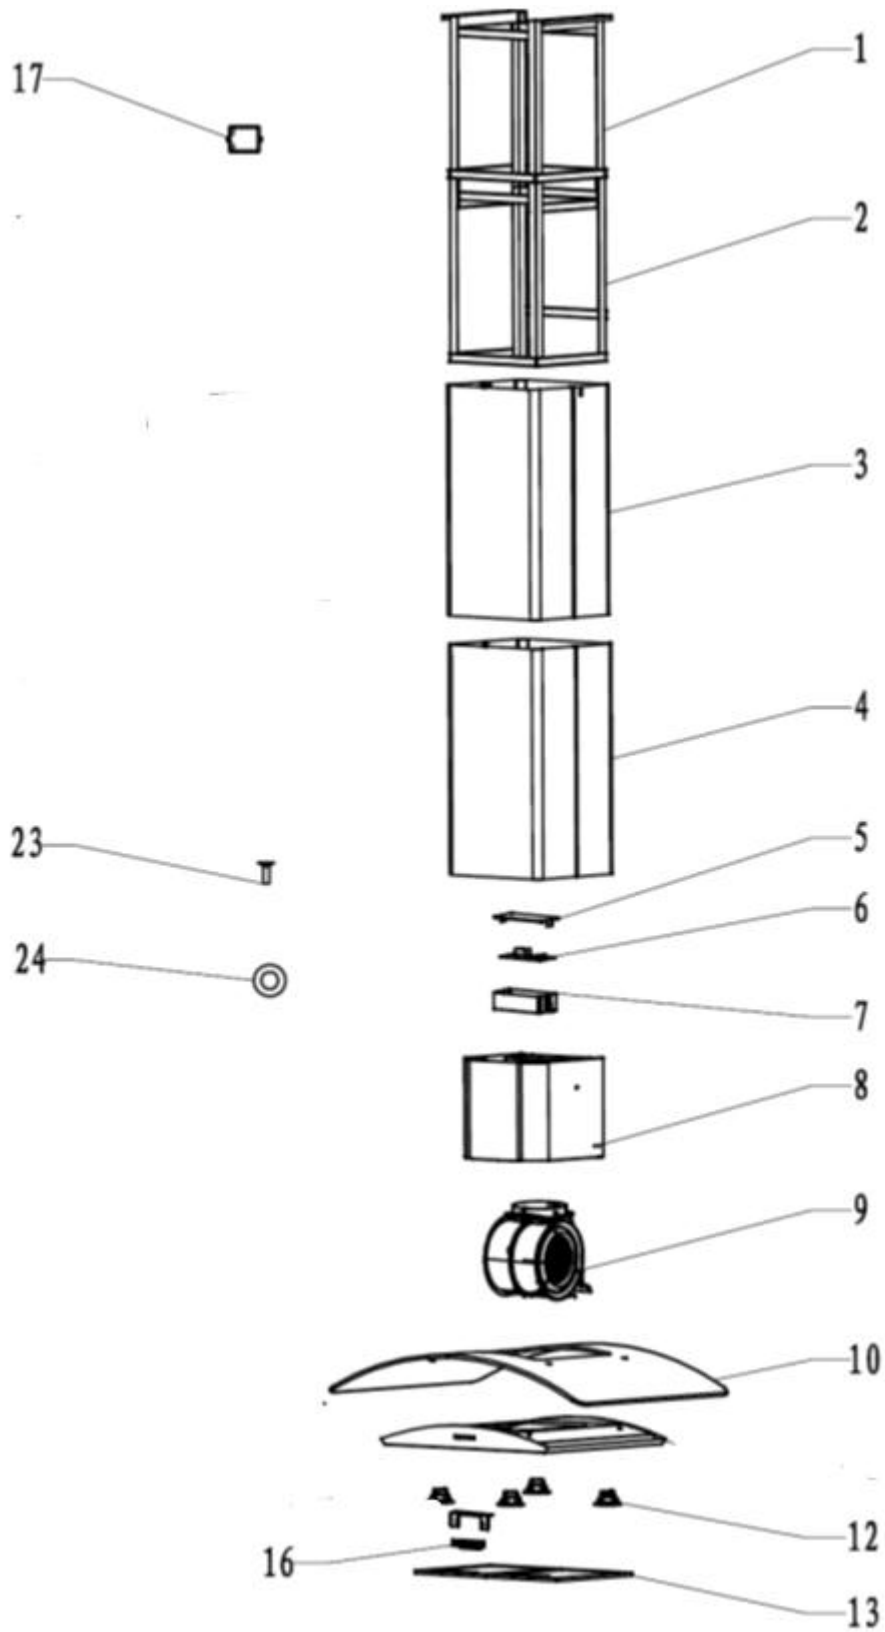

Description: **ROBINHOOD CANOPY RANGEHOOD**
Model Number: **RIV3CL9G**

Exploded view

		Part number
Item	Description	
1,2	RIV3CL9G Island Installation Kit	400123
3	Upper chimney	400121
4	Lower chimney	400122
5,6,7	Printed Circuit Board and Plastic Cover	400108
8	Motor Housing	DNS
9	Motor (700m3/hr)	400106
10	8mm Toughened Glass Body	DNS
23,24	Glass Body Fastenings	DNS
12	LED lamp Assembly (Maxel G4 12V 1.5W)	400111
NS	LED GLOBE G4 ONLY (D-DZ-729)	12V1-5W
13	Aluminium Filter	400115
13	Charcoal Filter	400116 (2 per pack)
16	Electric Switch	400107
17	LED Driver (6W)	400113
DNS	Do Not Stock	
NS	Not Shown	