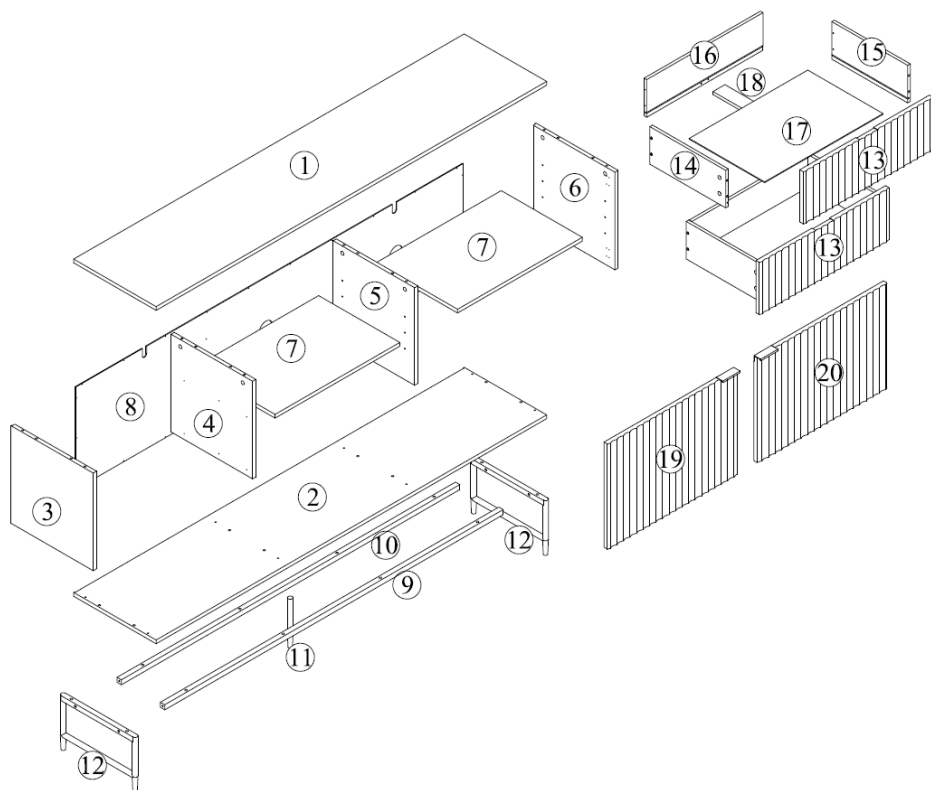

**TV/ENTERTAINMENT UNIT -
EDINBURGH COLLECTION (WHITE)**

SLTVENTEWA

COMPONENTS

No	Size	QTY	No	Size	QTY	No	Size	QTY
1	1800x380x15	x1	8	1787x409x3	x1	15	350x150x12	x2
2	1800x380x15	x1	9	1560x20x20	x1	16	536x150x12	x2
3	390x379x15	x1	10	1560x20x20	x1	17	546x347x3	x2
4	390x375x15	x1	11	∅19x189	x1	18	337x55x12	x2
5	390x375x15	x1	12	350x220x20	x2	19	597.5x420x19	x1
6	390x379x15	x1	13	597.5x208.5x19	x2	20	597.5x420x19	x1
7	575x374x15	x2	14	350x150x12	x2			

<p>∅6x35mm</p> 	<p>∅15x9mm</p> 	<p>∅8x30mm</p> 	<p>M4x35mm</p> 
A x18	B x18	C x18	D x8
<p>M4x30mm</p> 	<p>M3.5x12mm</p> 	<p>M3x12mm</p> 	<p>M3x12mm</p> 
E x12	F x48	G x8	H x30
<p>M6x30mm</p> 			
I x16	J x1	K x2	L x2
			
M x2	N x2	O x2	P x4
	   		
Q x8	R x2	S x1	

ASSEMBLY

Step 1

					
A x18	F x20	K x2	L x2	P x4	R x2

Step 2

x2

							
B x10	C x2	E x12	F x12	G x4	M x2	N x2	O x2

Step 3

Step 4