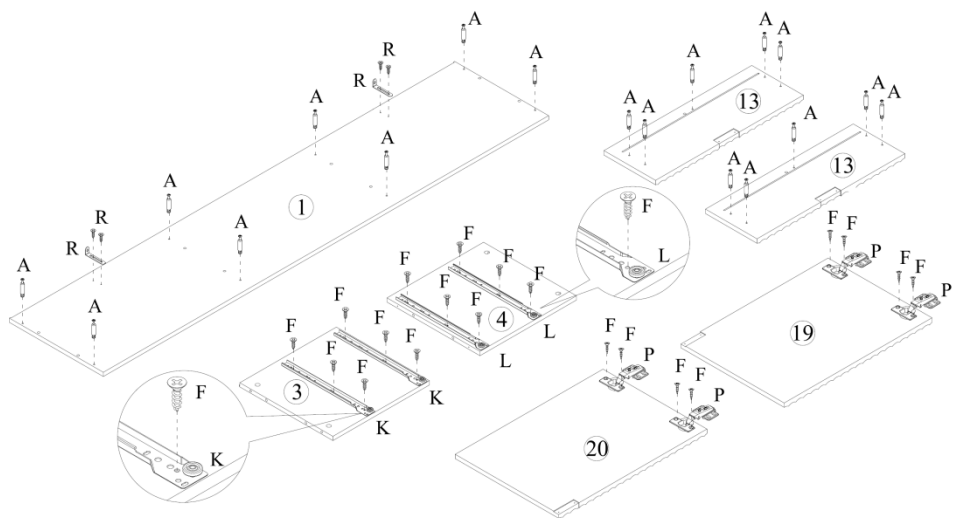

**TV/ENTERTAINMENT UNIT -
EDINBURGH COLLECTION (WHITE)**

SLTVENTEWA

COMPONENTS

No	Size	QTY	No	Size	QTY	No	Size	QTY
1	1800x380x15	x1	8	1787x409x3	x1	15	350x150x12	x2
2	1800x380x15	x1	9	1560x20x20	x1	16	536x150x12	x2
3	390x379x15	x1	10	1560x20x20	x1	17	546x347x3	x2
4	390x375x15	x1	11	∅19x189	x1	18	337x55x12	x2
5	390x375x15	x1	12	350x220x20	x2	19	597.5x420x19	x1
6	390x379x15	x1	13	597.5x208.5x19	x2	20	597.5x420x19	x1
7	575x374x15	x2	14	350x150x12	x2			

<p>∅6x35mm</p> 	<p>∅15x9mm</p> 	<p>∅8x30mm</p> 	<p>M4x35mm</p> 
A x18	B x18	C x18	D x8
<p>M4x30mm</p> 	<p>M3.5x12mm</p> 	<p>M3x12mm</p> 	<p>M3x12mm</p> 
E x12	F x48	G x8	H x30
<p>M6x30mm</p> 			
I x16	J x1	K x2	L x2
			
M x2	N x2	O x2	P x4
	   		
Q x8	R x2	S x1	

ASSEMBLY

Step 1

					
A x18	F x20	K x2	L x2	P x4	R x2

Step 2

x2

							
B x10	C x2	E x12	F x12	G x4	M x2	N x2	O x2

Step 3

Step 4

Step 5

	
C x8	D x8

Step 7

H x30

Step 8

Securely affix the brace to a solid wall or structure.

Step 9

Step 11