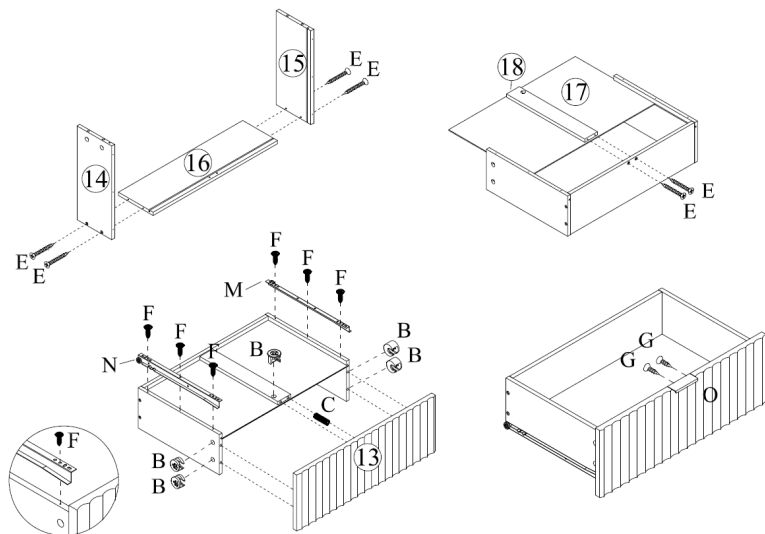

**TV/ENTERTAINMENT UNIT -
EDINBURGH COLLECTION (WHITE)**

SLTVENTEWA

COMPONENTS

No	Size	QTY	No	Size	QTY	No	Size	QTY
1	1800x380x15	x1	8	1787x409x3	x1	15	350x150x12	x2
2	1800x380x15	x1	9	1560x20x20	x1	16	536x150x12	x2
3	390x379x15	x1	10	1560x20x20	x1	17	546x347x3	x2
4	390x375x15	x1	11	∅19x189	x1	18	337x55x12	x2
5	390x375x15	x1	12	350x220x20	x2	19	597.5x420x19	x1
6	390x379x15	x1	13	597.5x208.5x19	x2	20	597.5x420x19	x1
7	575x374x15	x2	14	350x150x12	x2			

<p>∅6x35mm</p> 	<p>∅15x9mm</p> 	<p>∅8x30mm</p> 	<p>M4x35mm</p> 
A x18	B x18	C x18	D x8
<p>M4x30mm</p> 	<p>M3.5x12mm</p> 	<p>M3x12mm</p> 	<p>M3x12mm</p> 
E x12	F x48	G x8	H x30
<p>M6x30mm</p> 			
I x16	J x1	K x2	L x2
			
M x2	N x2	O x2	P x4
	   		
Q x8	R x2	S x1	

ASSEMBLY

Step 1

					
A x18	F x20	K x2	L x2	P x4	R x2

Step 2

x2

							
B x10	C x2	E x12	F x12	G x4	M x2	N x2	O x2

Step 3

Step 4

Step 5

	
C x8	D x8

Step 7

H x30

Step 8

Securely affix the brace to a solid wall or structure.

Step 9

Step 11