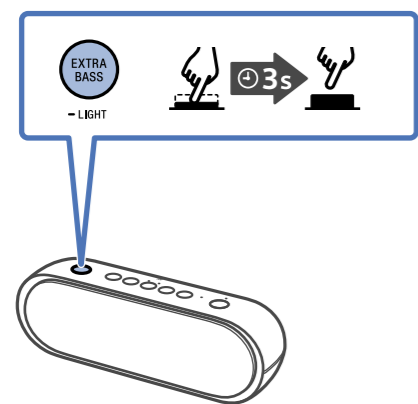

http://rd1.sony.net/help/speaker/srs-xb20/h_zz/

LIGHT

ON

OFF

Speaker Add

Android iPhone

Wireless Party Chain

Android / iPhone