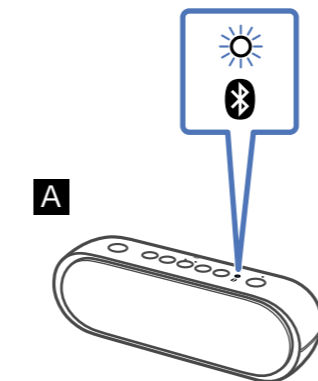

http://rd1.sony.net/help/speaker/srs-xb20/h_zz/

LIGHT

ON

OFF

Speaker Add

Android iPhone

Wireless Party Chain

Android / iPhone