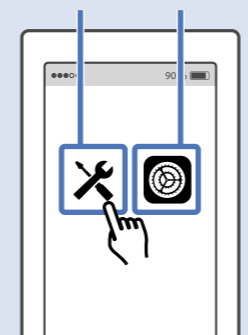

Android iPhone