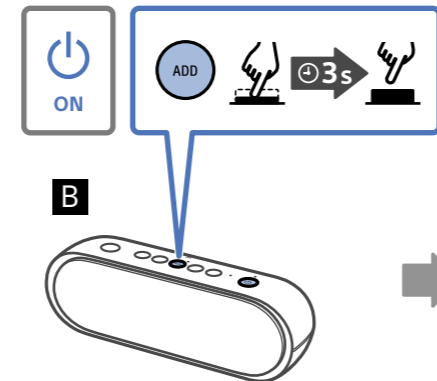

http://rd1.sony.net/help/speaker/srs-xb20/h_zz/

LIGHT

ON

OFF

Speaker Add

Android iPhone

Wireless Party Chain

Android / iPhone