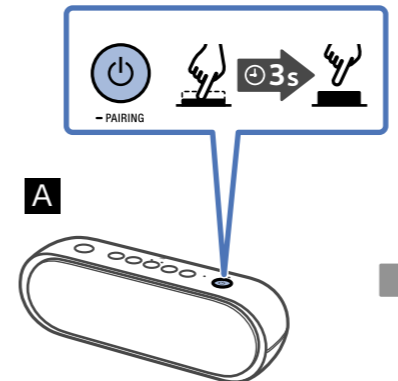

http://rd1.sony.net/help/speaker/srs-xb20/h_zz/

LIGHT

ON

OFF

Speaker Add

Android iPhone

Wireless Party Chain

Android / iPhone