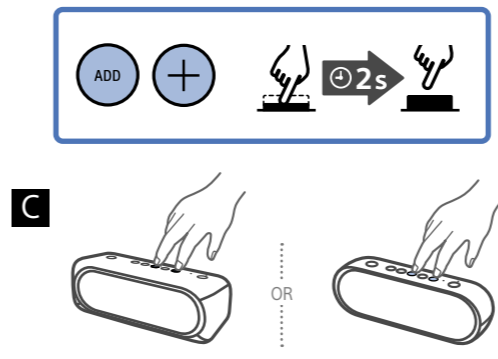

http://rd1.sony.net/help/speaker/srs-xb20/h_zz/

LIGHT

ON

OFF

Speaker Add

Android iPhone

Wireless Party Chain

Android / iPhone