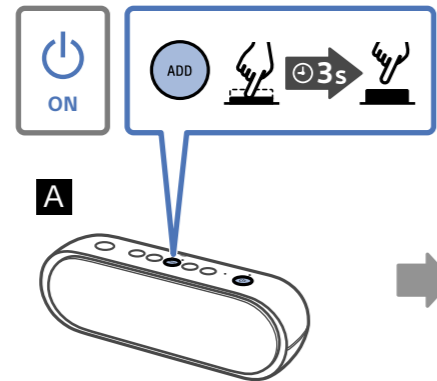

http://rd1.sony.net/help/speaker/srs-xb20/h_zz/

LIGHT

ON

OFF

Speaker Add

Android iPhone

Wireless Party Chain

Android / iPhone