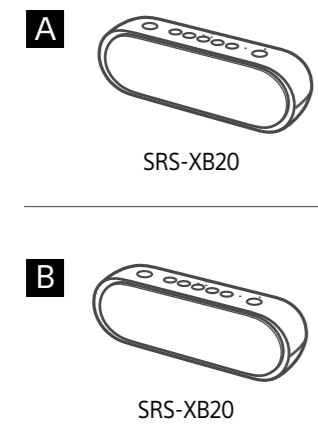

http://rd1.sony.net/help/speaker/srs-xb20/h_zz/

LIGHT

ON

OFF

Speaker Add

Android iPhone

Wireless Party Chain

Android / iPhone