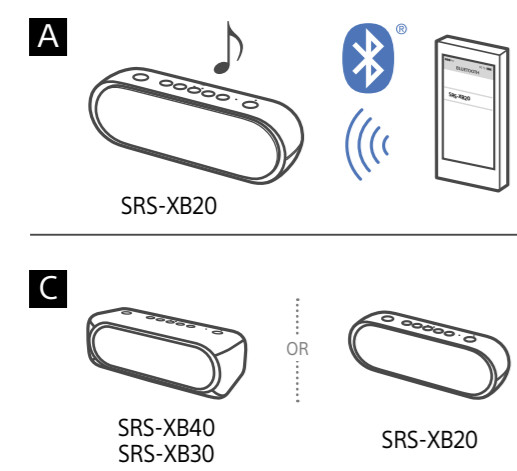

http://rd1.sony.net/help/speaker/srs-xb20/h_zz/

LIGHT

ON

OFF

Speaker Add

Android iPhone

Wireless Party Chain

Android / iPhone