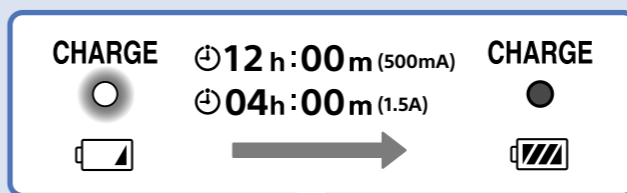

SRS-XB20

4-693-259-12(1)

©2017 Sony Corporation Printed in China

* 4 6 9 3 2 5 9 1 2 * (1)

1

2

Android iPhone

3

<http://rd1.sony.net/help/speaker/srs-xb20/h_zz/>