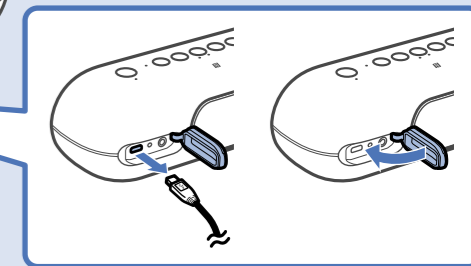

SRS-XB20

4-693-259-12(1)

©2017 Sony Corporation Printed in China

* 4 6 9 3 2 5 9 1 2 * (1)

1

2

Android iPhone

3

<http://rd1.sony.net/help/speaker/srs-xb20/h_zz/>