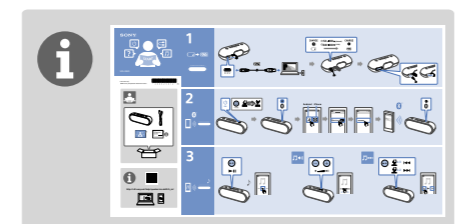

http://rd1.sony.net/help/speaker/srs-xb20/h_zz/

LIGHT

ON

OFF

Speaker Add

Android iPhone

Wireless Party Chain

Android / iPhone