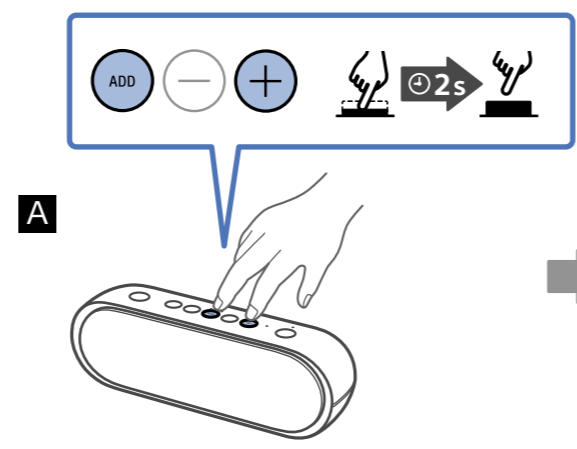

http://rd1.sony.net/help/speaker/srs-xb20/h_zz/

LIGHT

ON

OFF

Speaker Add

Android iPhone

Wireless Party Chain

Android / iPhone