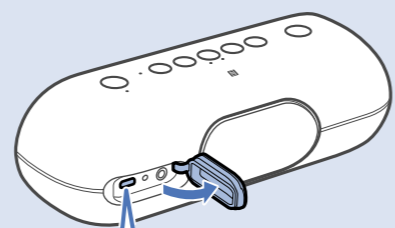

SRS-XB20

4-693-259-12(1)

©2017 Sony Corporation Printed in China

* 4 6 9 3 2 5 9 1 2 * (1)

1

2

Android iPhone

3

<http://rd1.sony.net/help/speaker/srs-xb20/h_zz/>