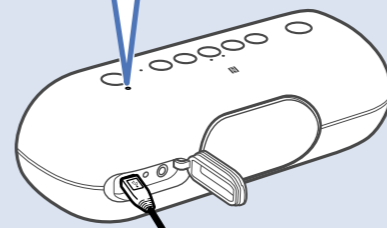

SRS-XB20

4-693-259-12(1)

©2017 Sony Corporation Printed in China

* 4 6 9 3 2 5 9 1 2 * (1)

1

2

Android iPhone

3

<http://rd1.sony.net/help/speaker/srs-xb20/h_zz/>