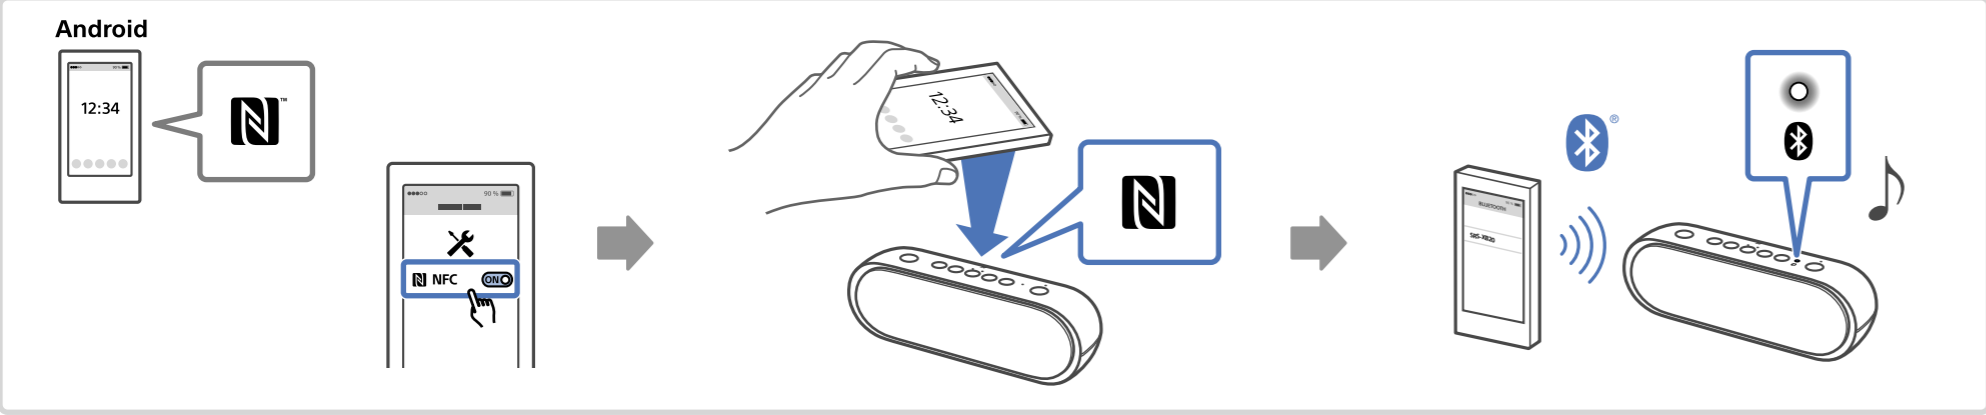

http://rd1.sony.net/help/speaker/srs-xb20/h_zz/

LIGHT

ON

OFF

Speaker Add

Android iPhone

Wireless Party Chain

Android / iPhone