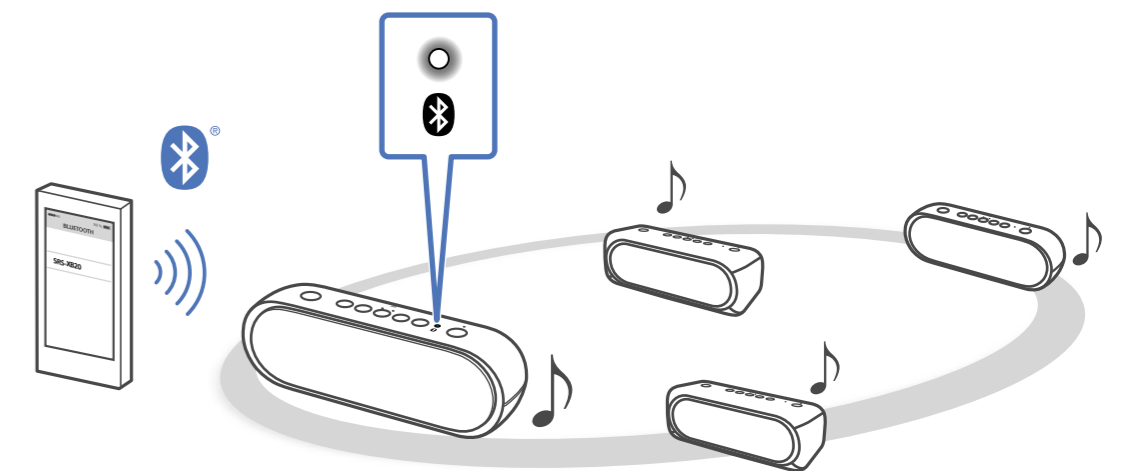

http://rd1.sony.net/help/speaker/srs-xb20/h_zz/

LIGHT

ON

OFF

Speaker Add

Android iPhone

Wireless Party Chain

Android / iPhone