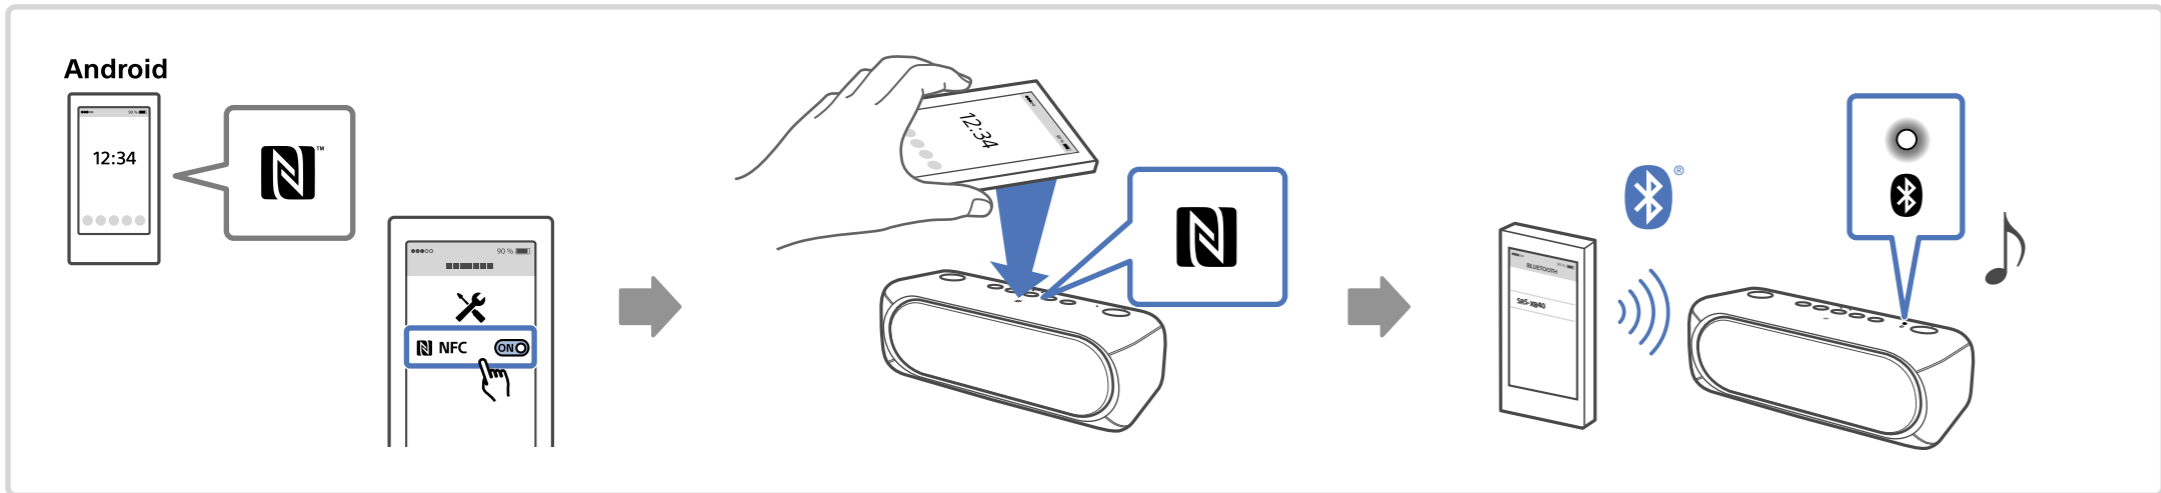

Wireless Party Chain

Android / iPhone

SongPal
<http://sonyapp.jp/songpal.html>

Fiestable

i

http://rd1.sony.net/help/speaker/srs-xb40/h_zz/