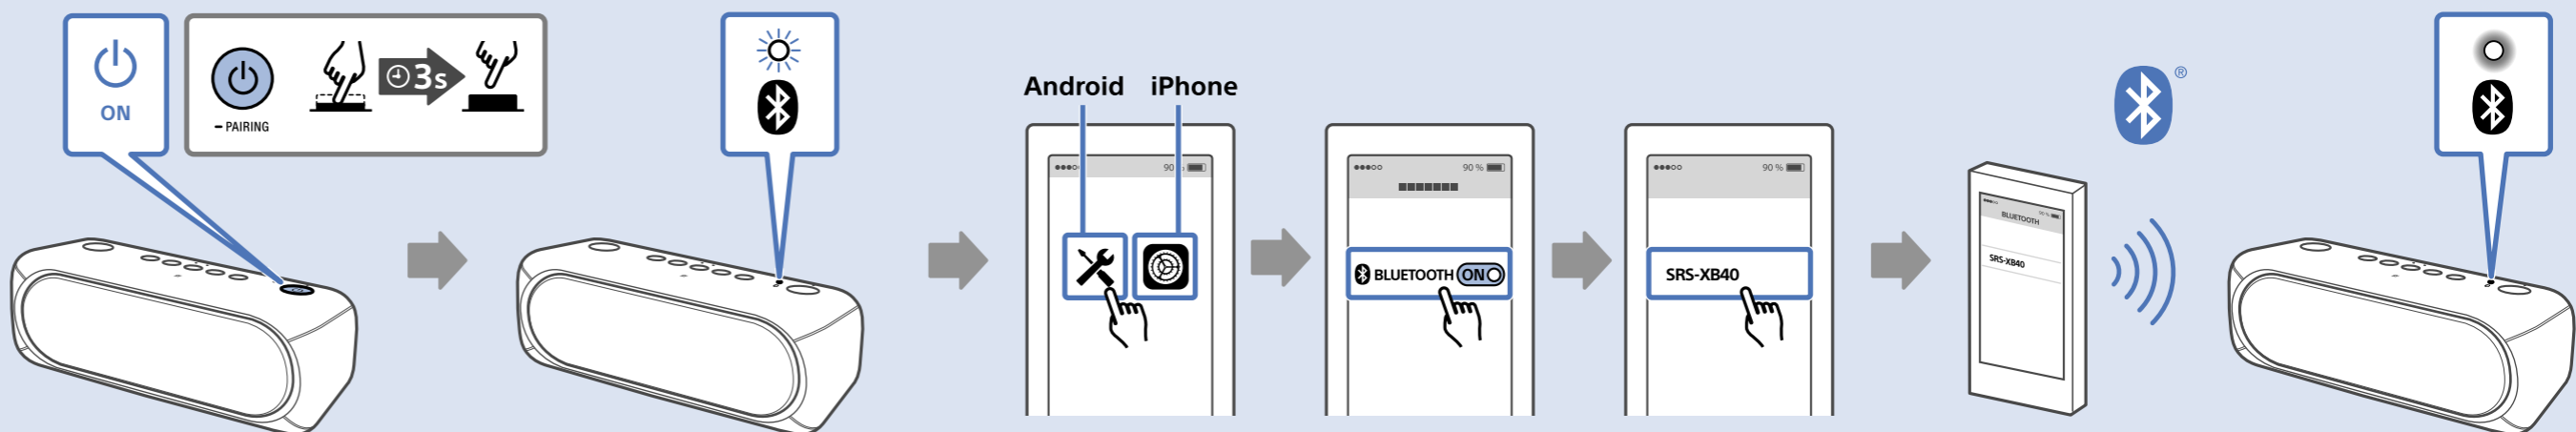

SRS-XB40

4-693-382-11(1)

©2017 Sony Corporation Printed in China

* 4 6 9 3 3 8 2 1 1 * (1)

1

2

3