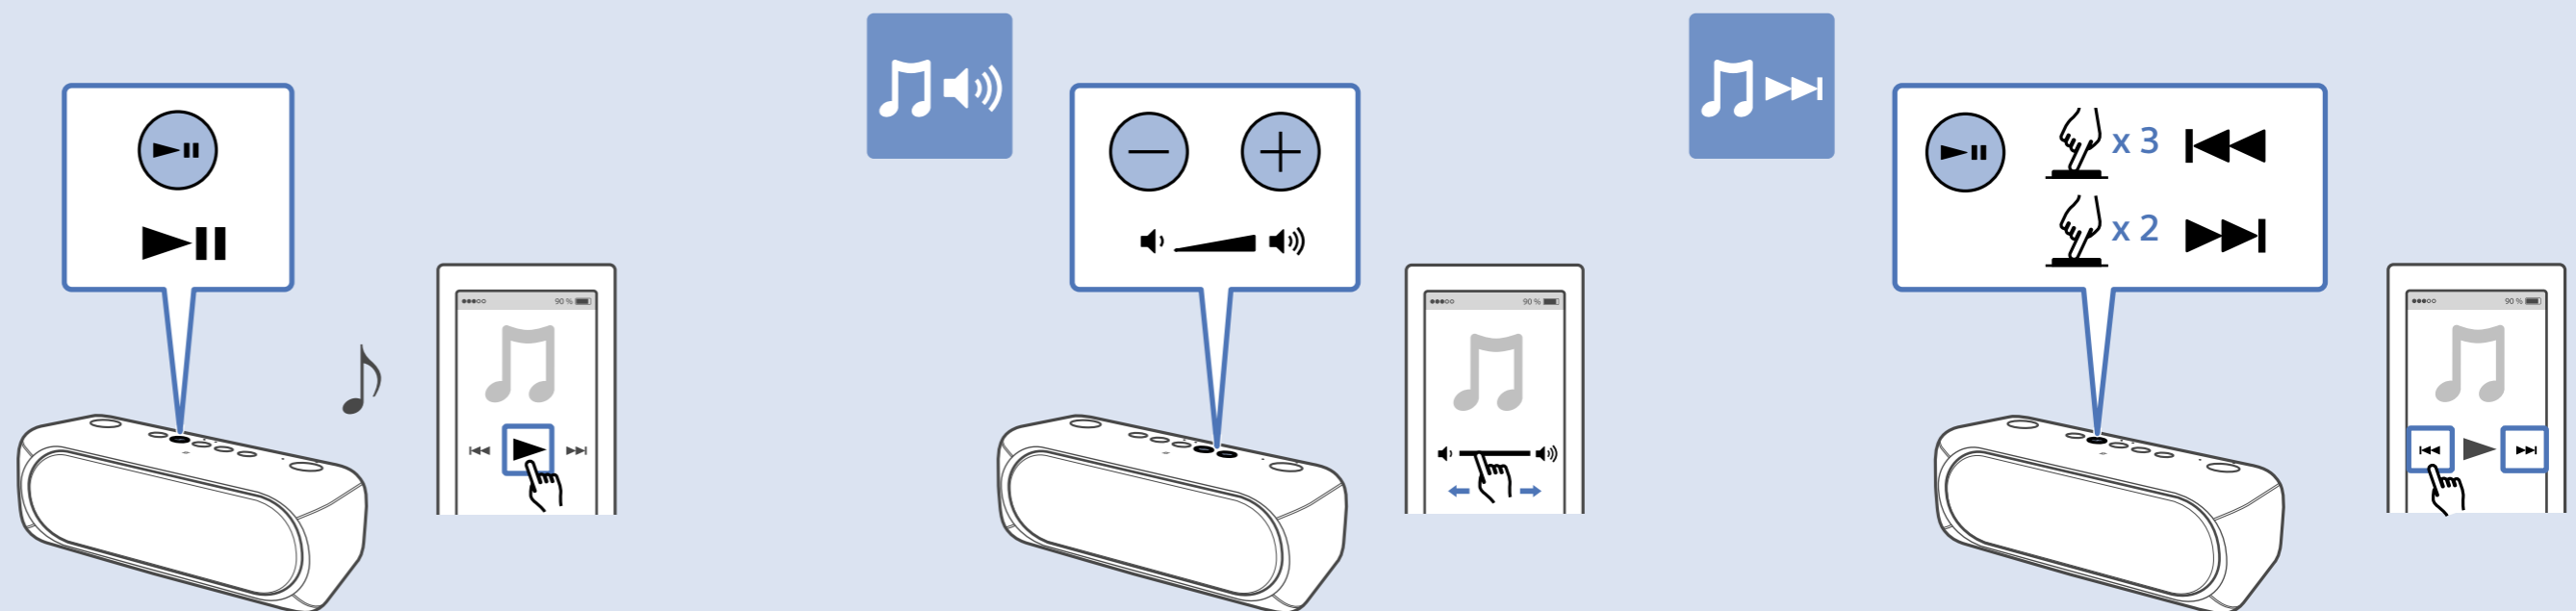

SRS-XB40

4-693-382-11(1)

©2017 Sony Corporation Printed in China

* 4 6 9 3 3 8 2 1 1 * (1)

1

2

3