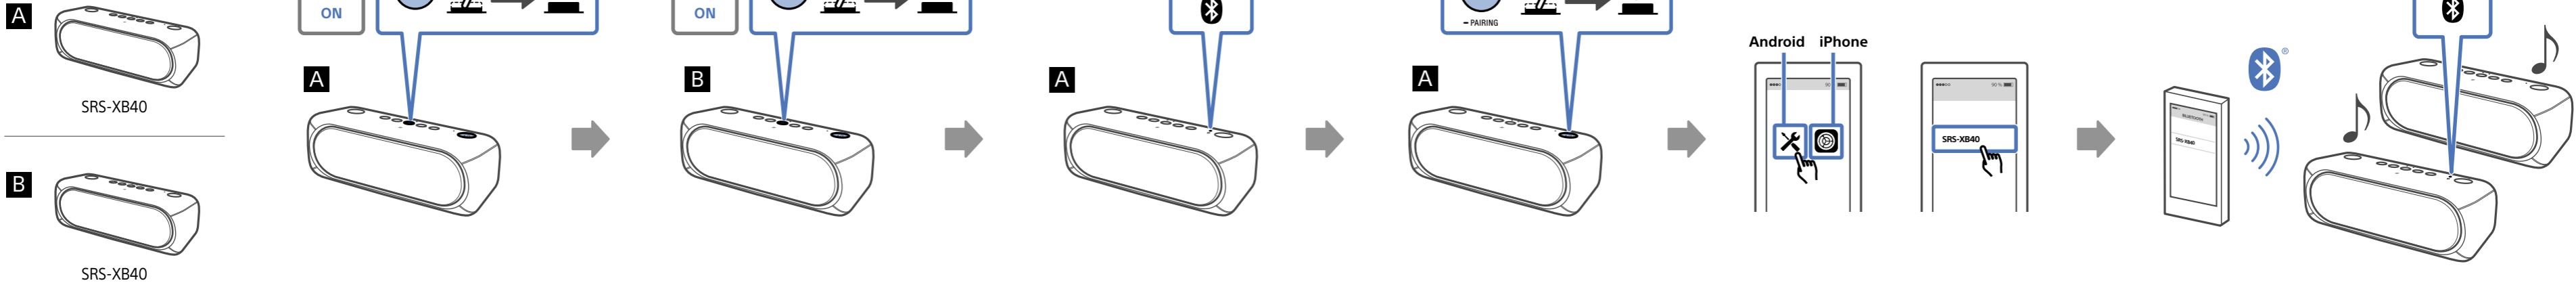

Wireless Party Chain

Android / iPhone

SongPal
<http://sonyapp.jp/songpal.html>

Fiestable

i

http://rd1.sony.net/help/speaker/srs-xb40/h_zz/